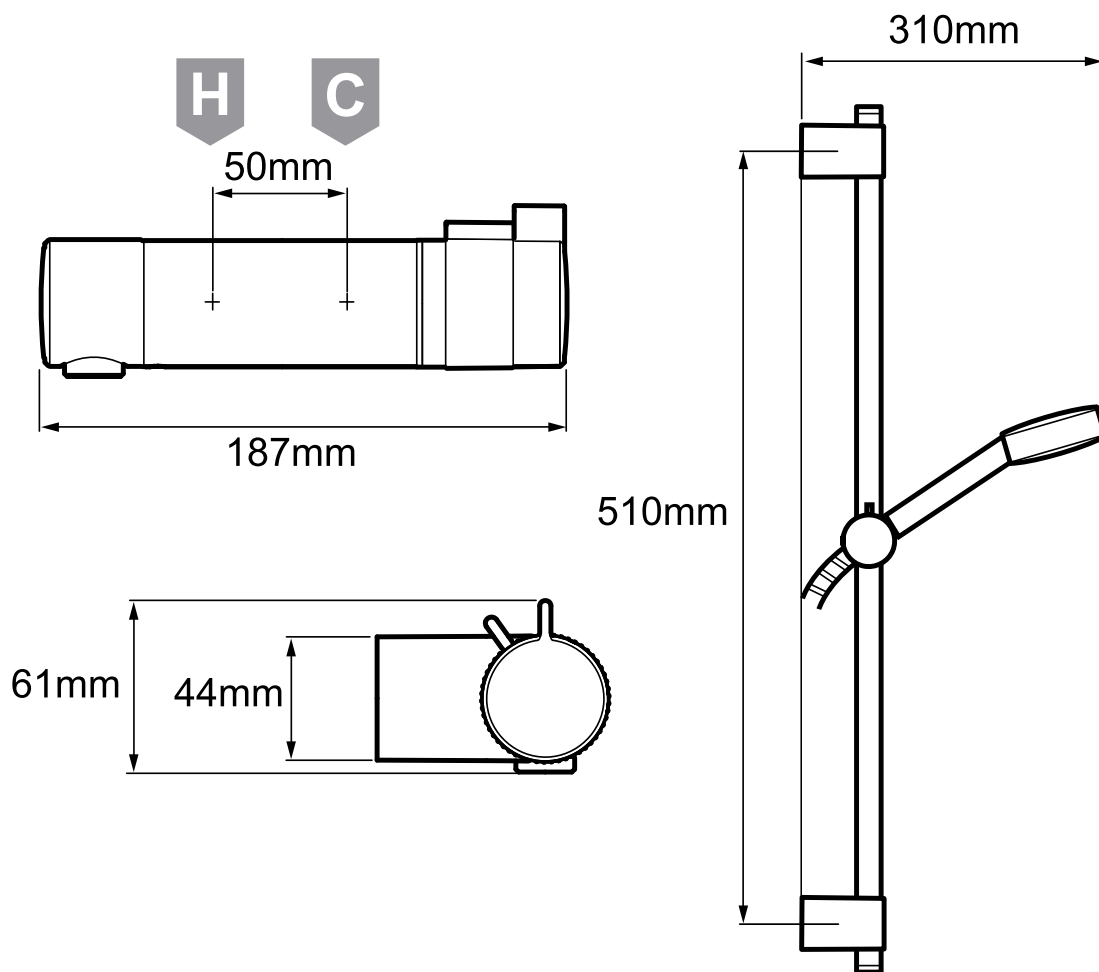

Mira Agile EV

Exposed valve with adjustable fittings,
chrome finish.

1.1736.402

To download other resources, and for more
information and advice on our products just visit:
www.mirashowers.co.uk

mira
SHOWERS