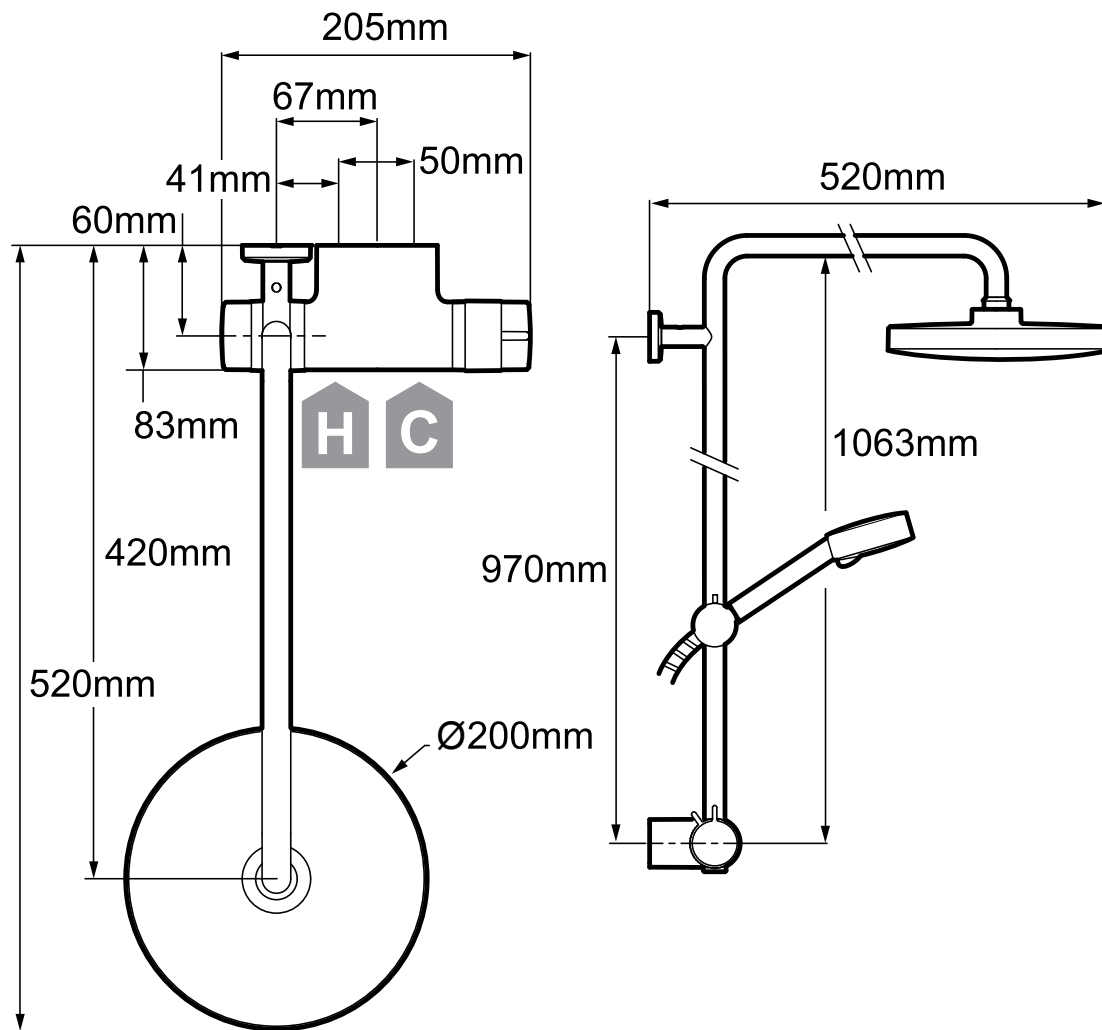

Mira Agile ERD

Exposed valve with diverter, chrome finish.

1.1736.403

To download other resources, and for more information and advice on our products just visit: www.mirashowers.co.uk

mira
SHOWERS