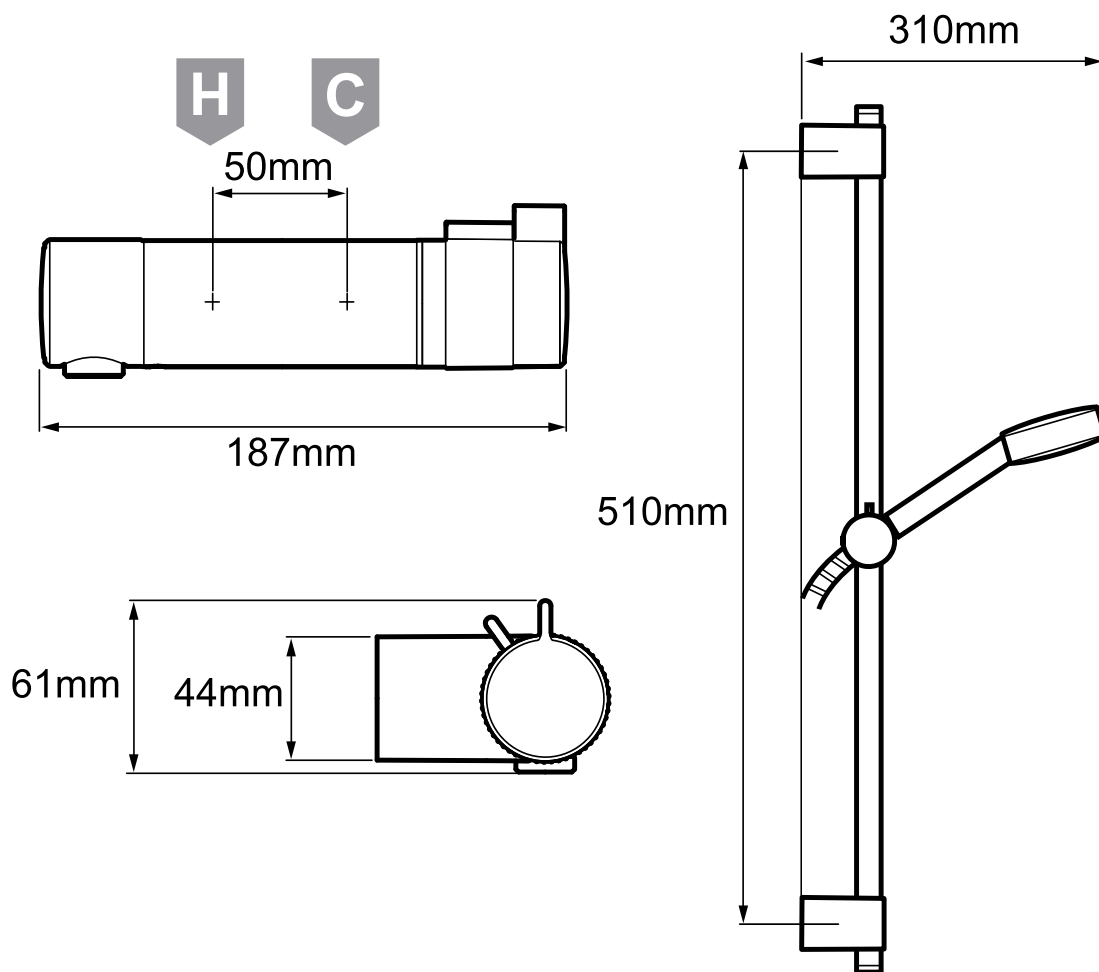

Mira Agile Eco EV

Exposed valve with adjustable fittings,
chrome finish.

1.1736.422

To download other resources, and for more
information and advice on our products just visit:
www.mirashowers.co.uk

mira
SHOWERS