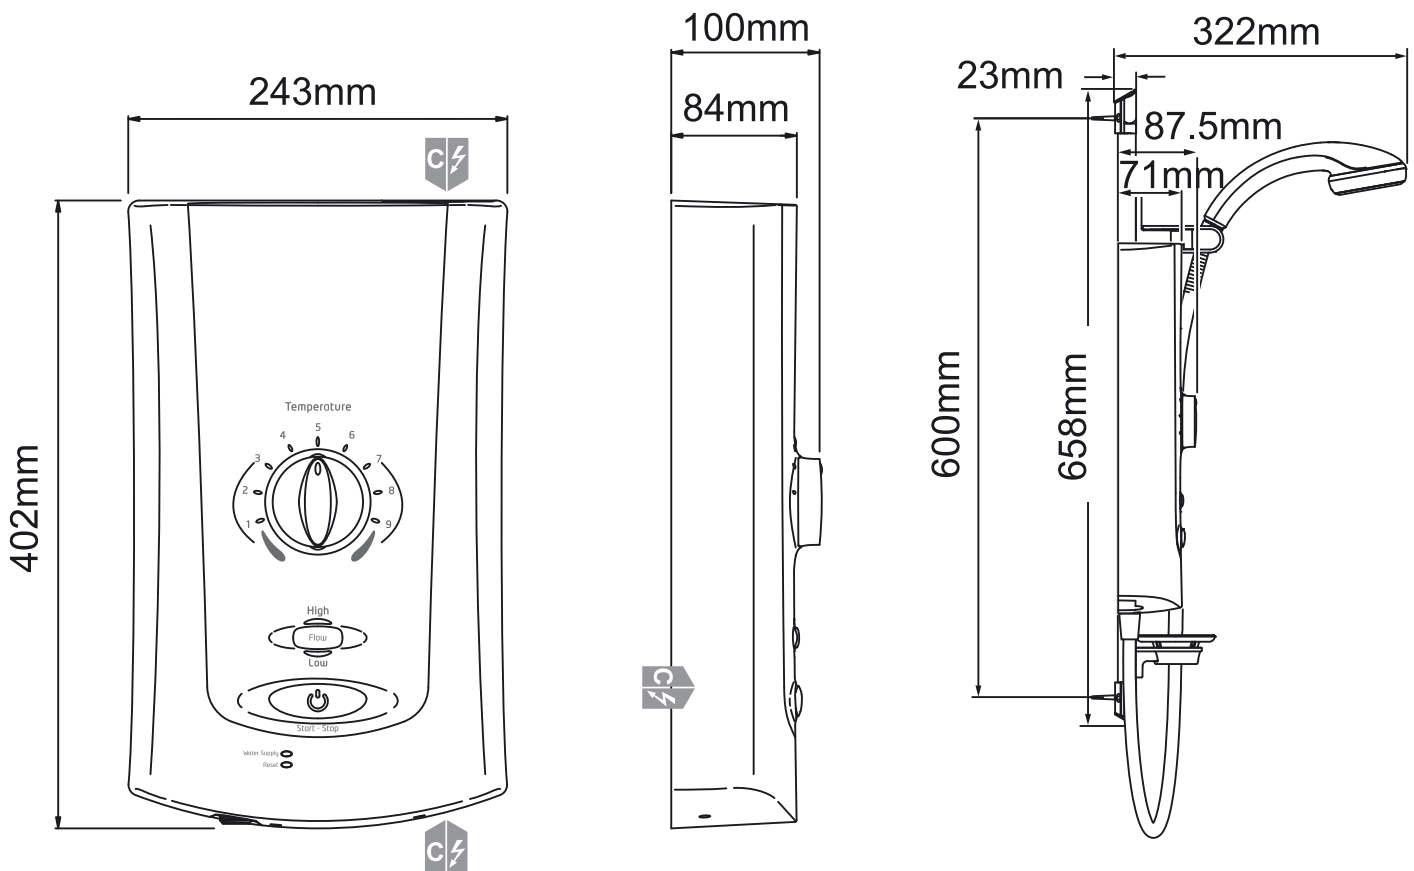

Mira Advance Low Pressure

Electric shower, white/chrome finish.

9.0kW - 1.1759.001

To download other resources, and for more information and advice on our products just visit:
www.mirashowers.co.uk

mira
SHOWERS