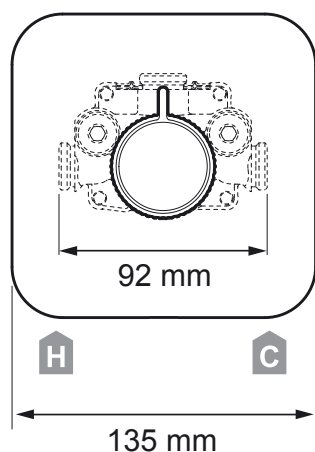

Mira Adept BRD+

Built-in valve with diverter, chrome finish and larger showerhead.

1.1736.415

To download other resources, and for more information and advice on our products just visit: www.mirashowers.co.uk