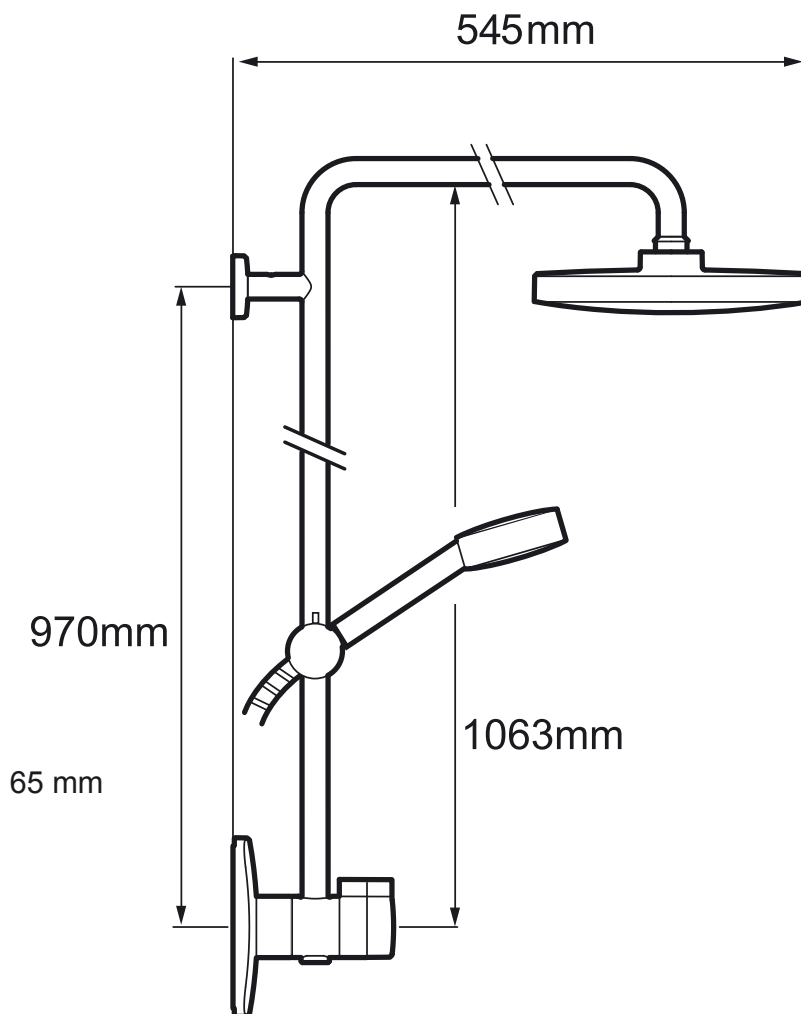

Mira Adept BRD+

Built-in valve with diverter, chrome finish and larger showerhead.

1.1736.415

To download other resources, and for more information and advice on our products just visit: www.mirashowers.co.uk