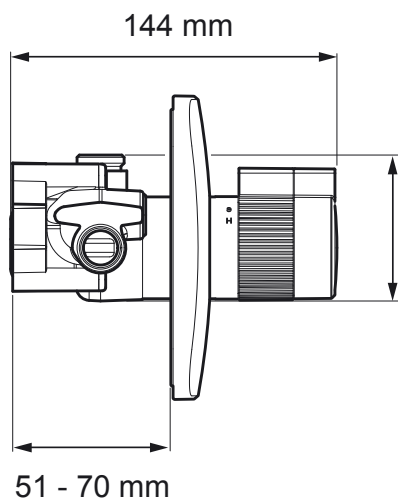

Mira Adept BRD+

Built-in valve with diverter, chrome finish and larger showerhead.

1.1736.415

To download other resources, and for more information and advice on our products just visit: www.mirashowers.co.uk