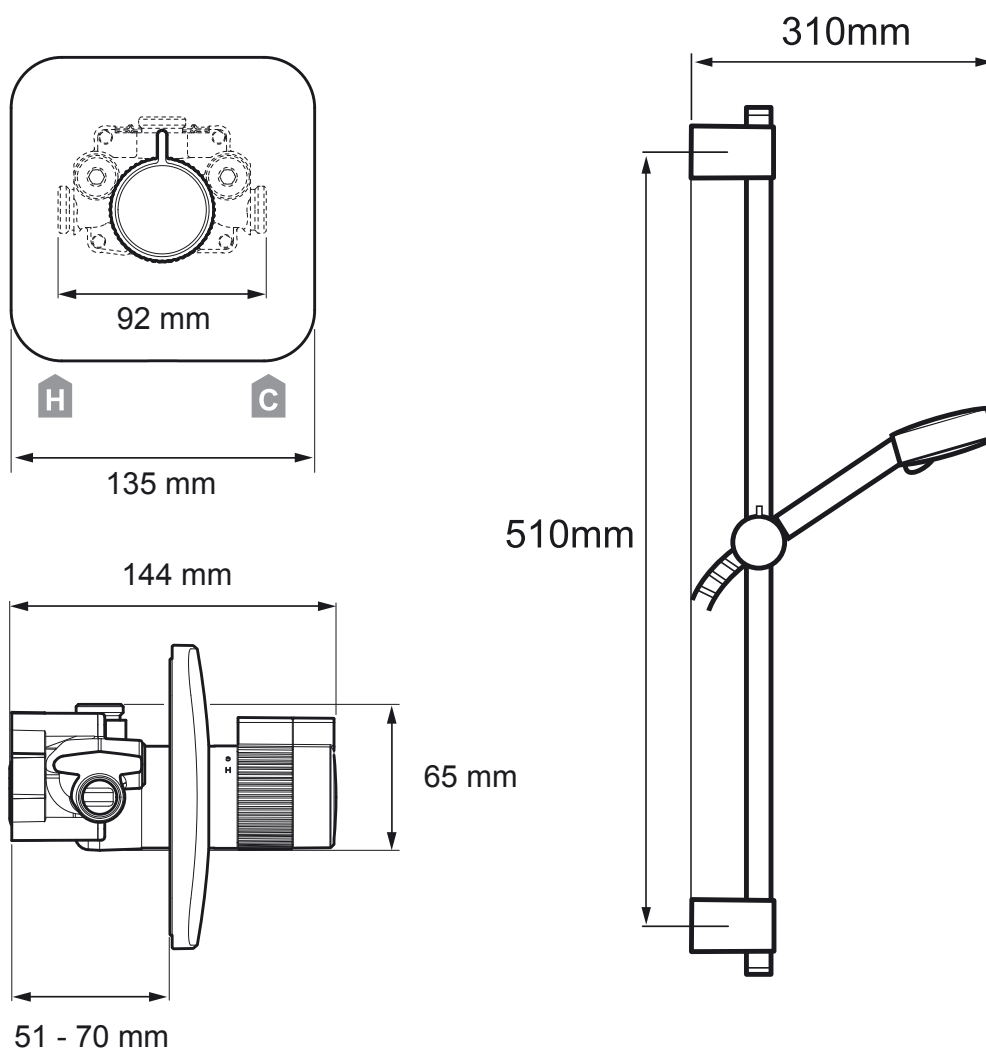

Mira Adept BIV

Built-in valve with adjustable fittings,
chrome finish.

1.1736.404

To download other resources, and for more
information and advice on our products just visit:
www.mirashowers.co.uk

mira
SHOWERS