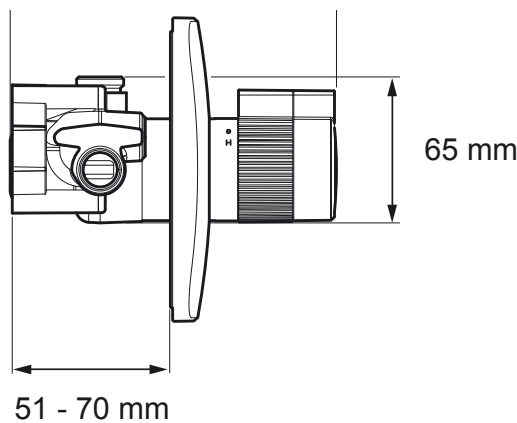

# Mira Adept BIR+

Built-in valve with diverter, chrome finish and larger showerhead.

1.1736.416

To download other resources, and for more information and advice on our products just visit:  
[www.mirashowers.co.uk](http://www.mirashowers.co.uk)