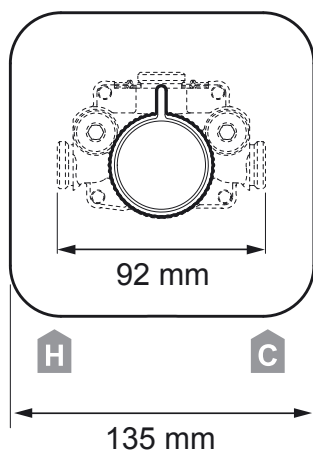

# Mira Adept BIR+

Built-in valve with diverter, chrome finish and larger showerhead.

1.1736.416

To download other resources, and for more information and advice on our products just visit:  
[www.mirashowers.co.uk](http://www.mirashowers.co.uk)