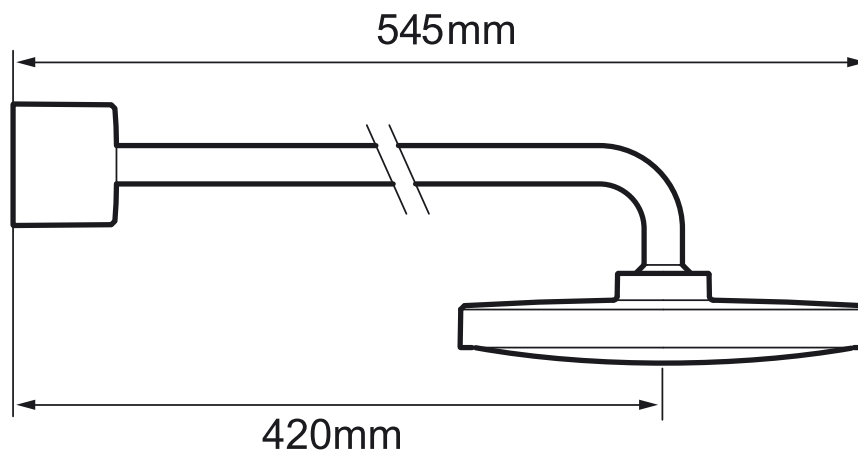

# Mira Adept BIR+

Built-in valve with diverter, chrome finish and larger showerhead.

1.1736.416

To download other resources, and for more information and advice on our products just visit:  
[www.mirashowers.co.uk](http://www.mirashowers.co.uk)