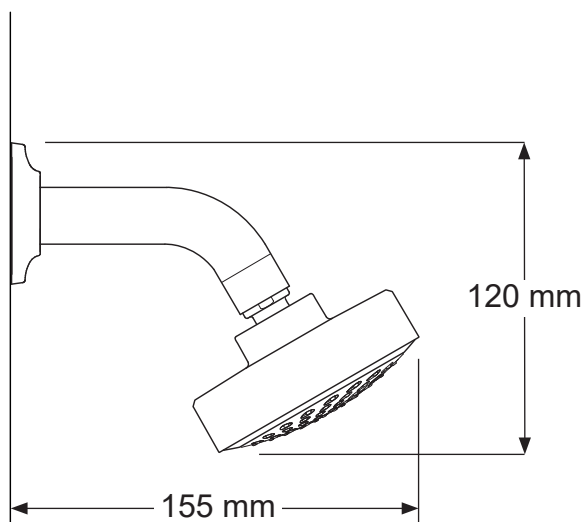

Mira Excel BIR

Built-in valve with Fixed Showerhead

1.1518.307

Chrome Finish

To download other resources, and for more information and advice on our products just visit:
www.mirashowers.co.uk

1467908-W1-A

mira
SHOWERS