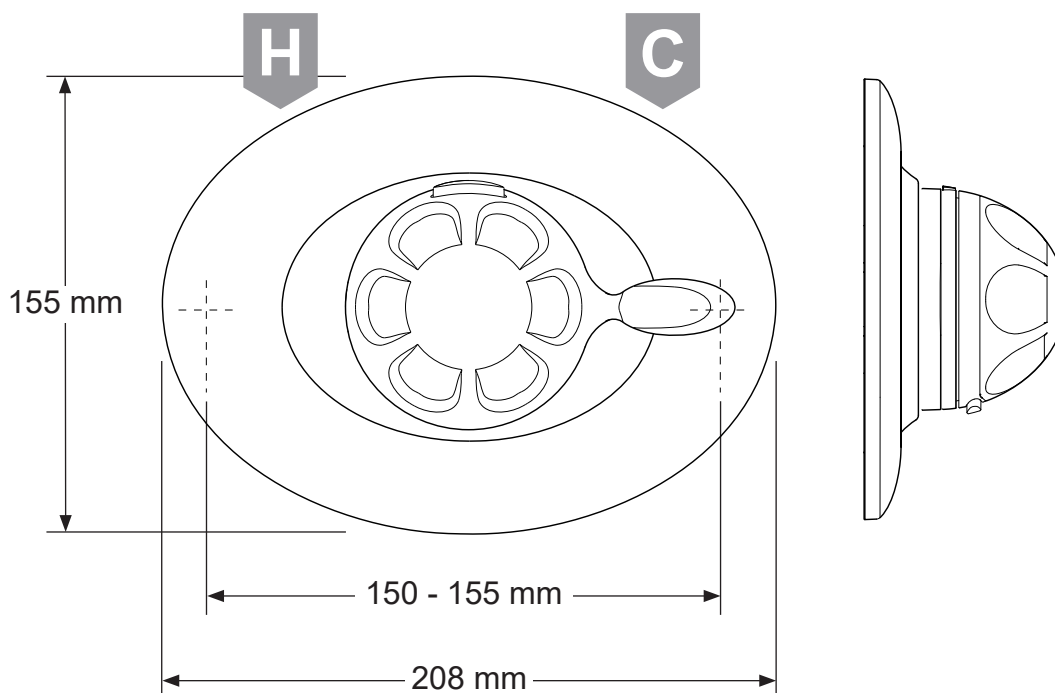

Mira Excel BIR

Built-in valve with Fixed Showerhead

1.1518.307

Chrome Finish

To download other resources, and for more information and advice on our products just visit:
www.mirashowers.co.uk

1467908-W1-A

mira
SHOWERS