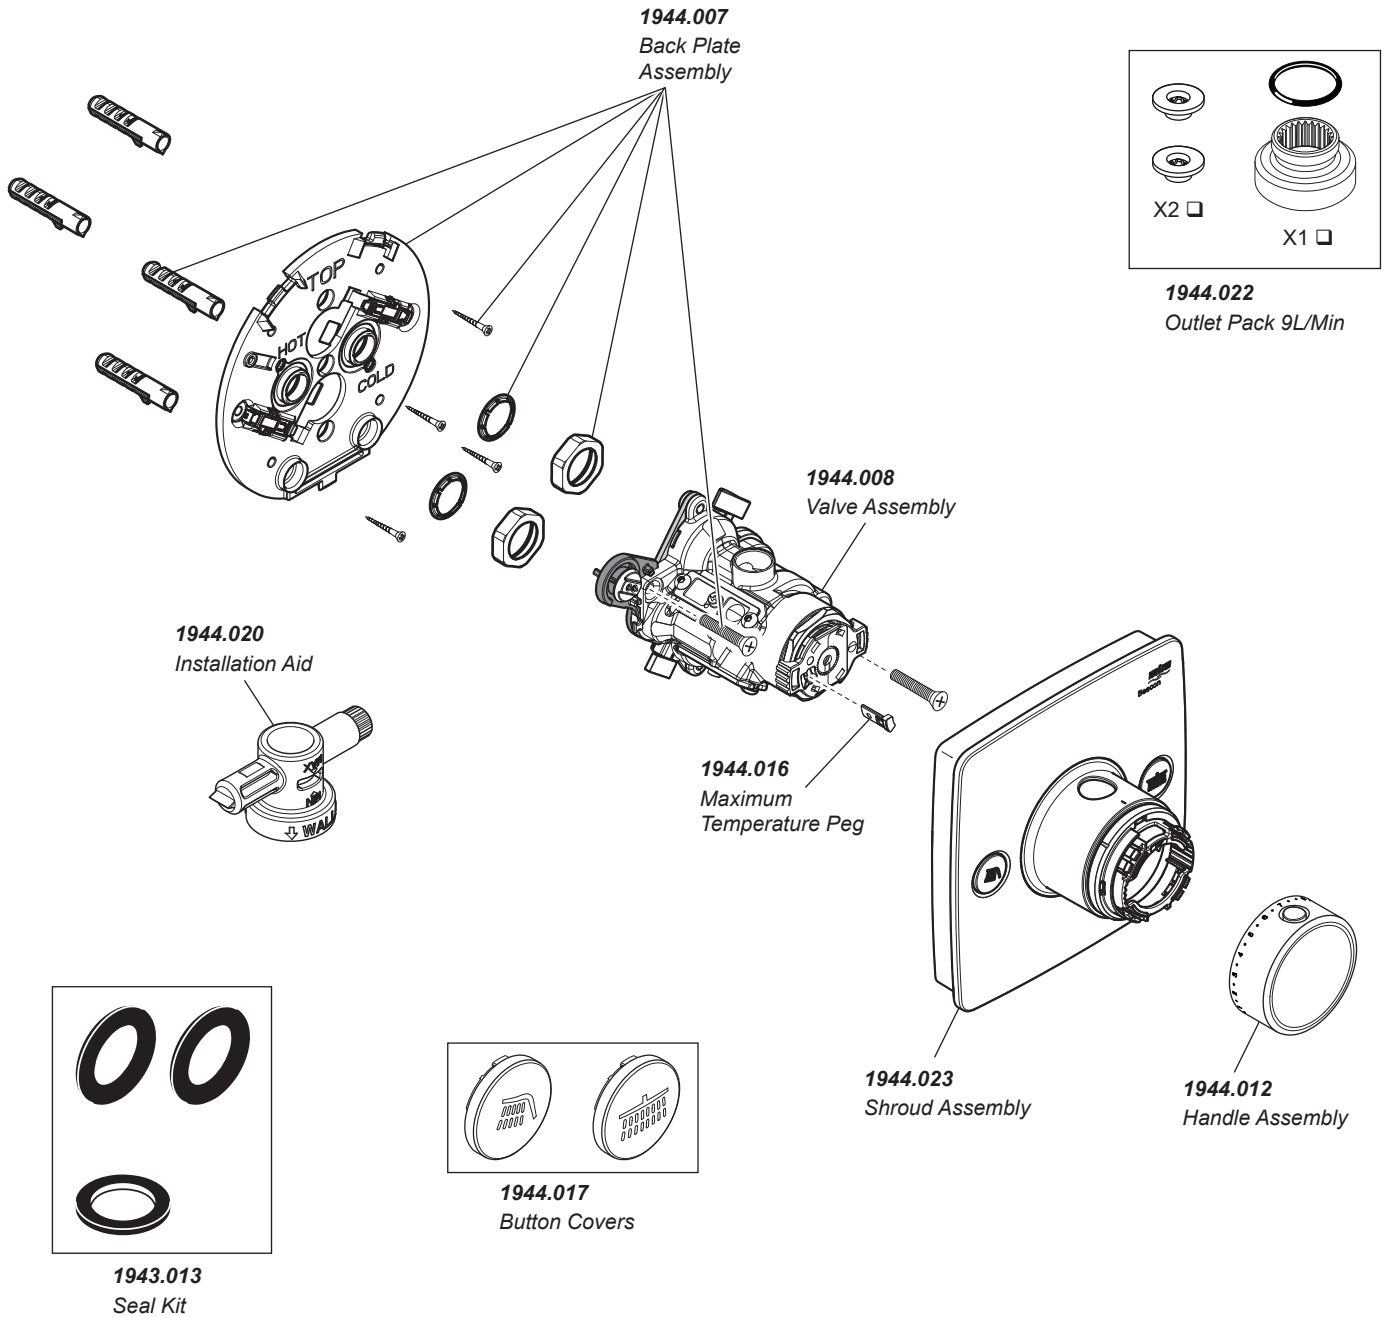

# Mira Beacon

Mixer Shower

1.1944.001	B11A	Chrome
------------	------	--------

Mira mixer showers are provided with five years warranty and fittings with a one year warranty. Spare parts are available free of charge during that period with a valid proof of purchase. For mixers outside of the warranty period, spare parts are available to purchase direct, alternatively we have Mira technicians who can repair your mixer for you. For further information visit [www.mirashowers.co.uk](http://www.mirashowers.co.uk) or to check availability of spare parts for this shower or enquire about our repair service please contact our customer service on 0800 001 4040.

# Mira Beacon

Shower Fittings

Mira shower fittings are provided with one year warranty. Spare parts are available free of charge during that period with a valid proof of purchase. For fittings outside of the warranty period, spare parts are available to purchase direct, alternatively we have Mira technicians who can repair your fittings for you. For further information visit [www.mirashowers.co.uk](http://www.mirashowers.co.uk) or to check availability of spare parts for this shower or enquire about our repair service please contact our customer service on 0800 001 4040.

1461878-W8-A

**mira**  
SHOWERS