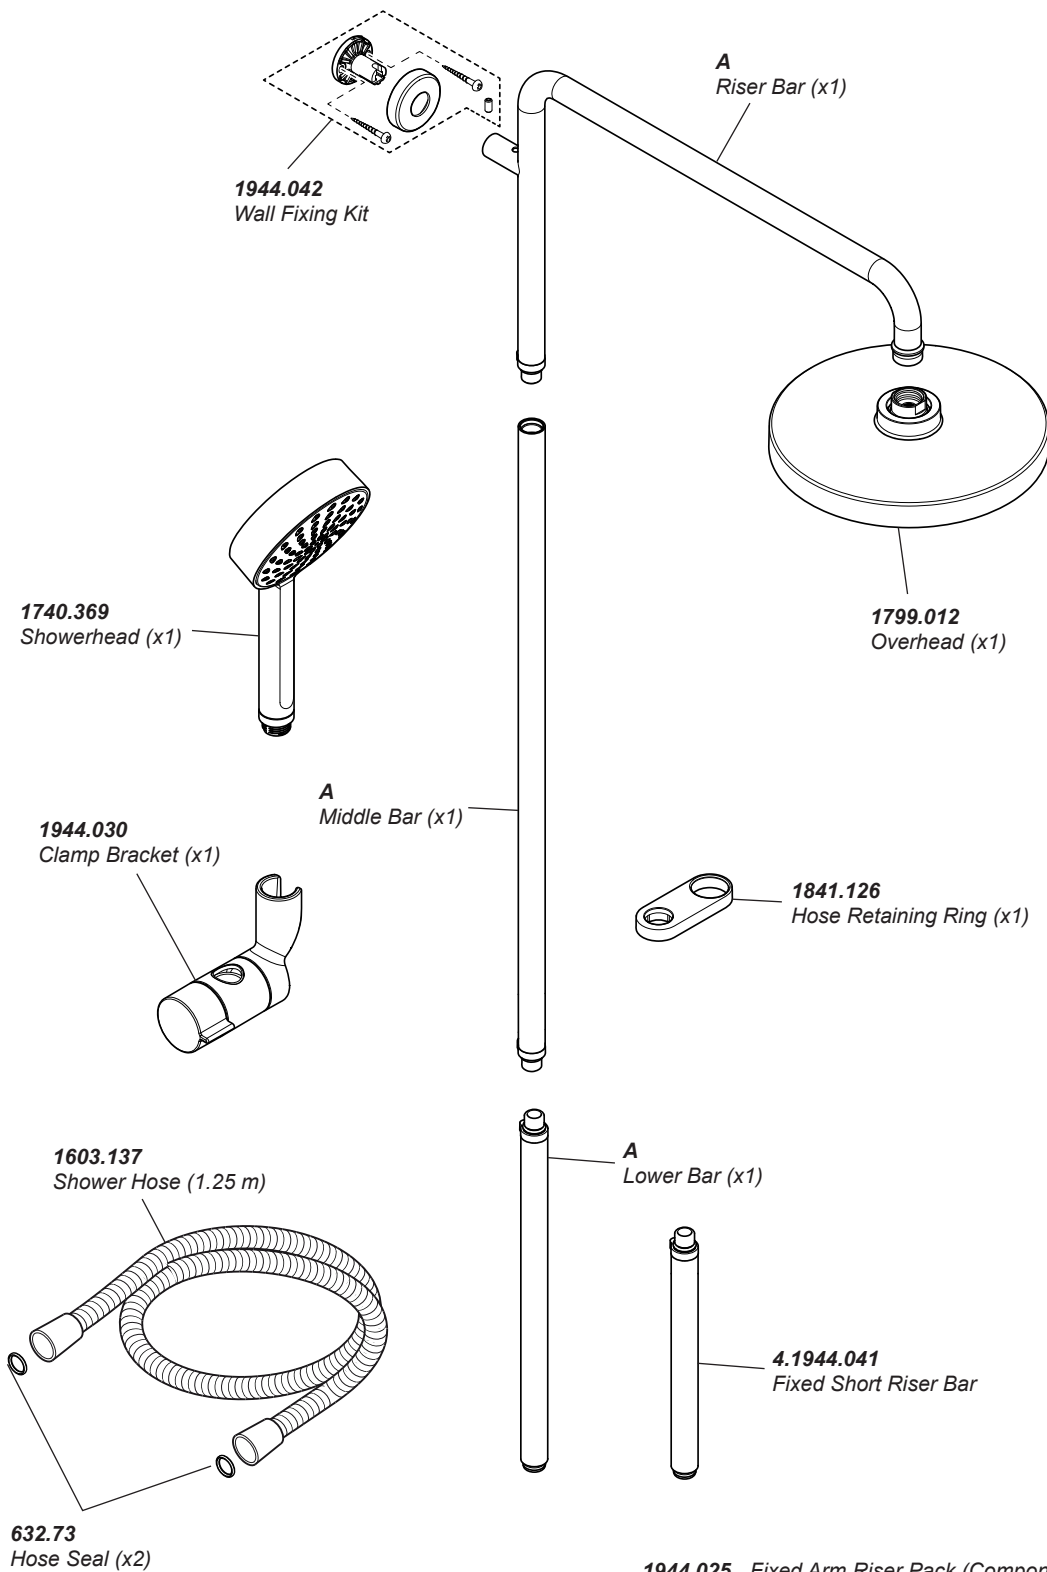

# Mira Beacon

Mixer Shower

1.1944.001	B11A	Chrome
------------	------	--------

Mira mixer showers are provided with five years warranty and fittings with a one year warranty. Spare parts are available free of charge during that period with a valid proof of purchase. For mixers outside of the warranty period, spare parts are available to purchase direct, alternatively we have Mira technicians who can repair your mixer for you. For further information visit [www.mirashowers.co.uk](http://www.mirashowers.co.uk) or to check availability of spare parts for this shower or enquire about our repair service please contact our customer service on 0800 001 4040.

# Mira Beacon

Shower Fittings

Mira shower fittings are provided with one year warranty. Spare parts are available free of charge during that period with a valid proof of purchase. For fittings outside of the warranty period, spare parts are available to purchase direct, alternatively we have Mira technicians who can repair your fittings for you. For further information visit [www.mirashowers.co.uk](http://www.mirashowers.co.uk) or to check availability of spare parts for this shower or enquire about our repair service please contact our customer service on 0800 001 4040.

1461878-W8-A

**mira**  
SHOWERS