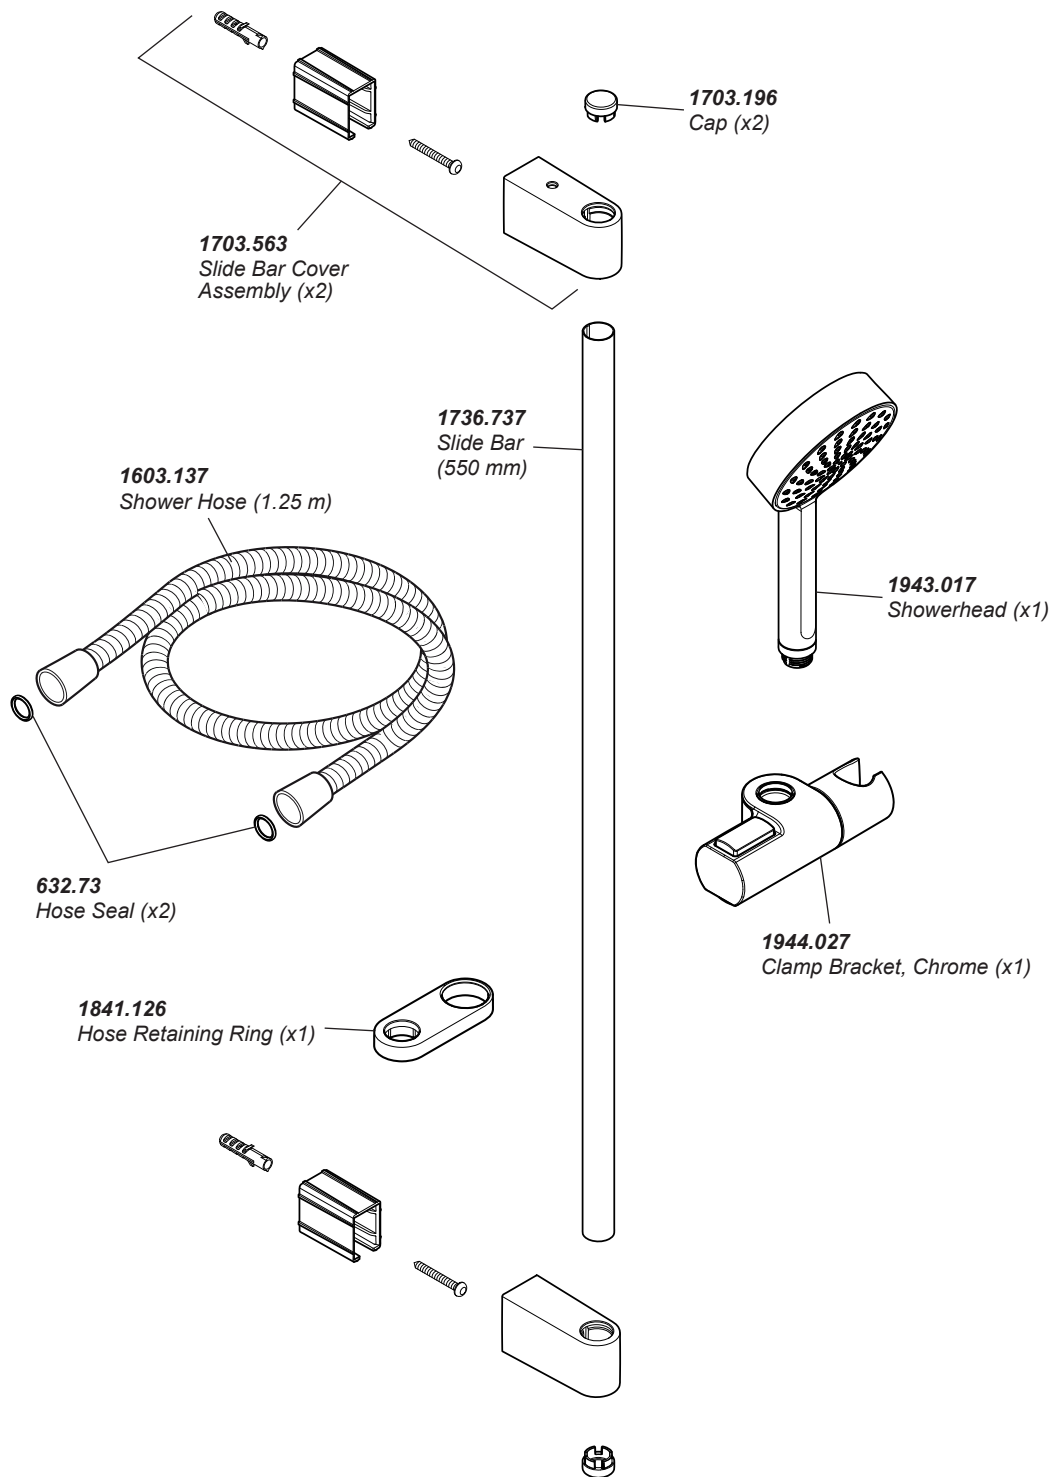

# Mira Minimal Single

Mixer Shower

1.1943.001	B10A	Chrome
------------	------	--------

Mira mixer showers are provided with two years warranty and fittings with a one year warranty. Spare parts are available free of charge during that period with a valid proof of purchase. For mixers outside of the warranty period, spare parts are available to purchase direct, alternatively we have Mira technicians who can repair your mixer for you. For further information visit [www.mirashowers.co.uk](http://www.mirashowers.co.uk) or to check availability of spare parts for this shower or enquire about our repair service please contact our customer service on 0800 001 4040.

# Mira Minimal Single

Shower Fittings

Mira shower fittings are provided with one year warranty. Spare parts are available free of charge during that period with a valid proof of purchase. For fittings outside of the warranty period, spare parts are available to purchase direct, alternatively we have Mira technicians who can repair your fittings for you. For further information visit [www.mirashowers.co.uk](http://www.mirashowers.co.uk) or to check availability of spare parts for this shower or enquire about our repair service please contact our customer service on 0800 001 4040.

1461876-W8-A

**mira**  
SHOWERS