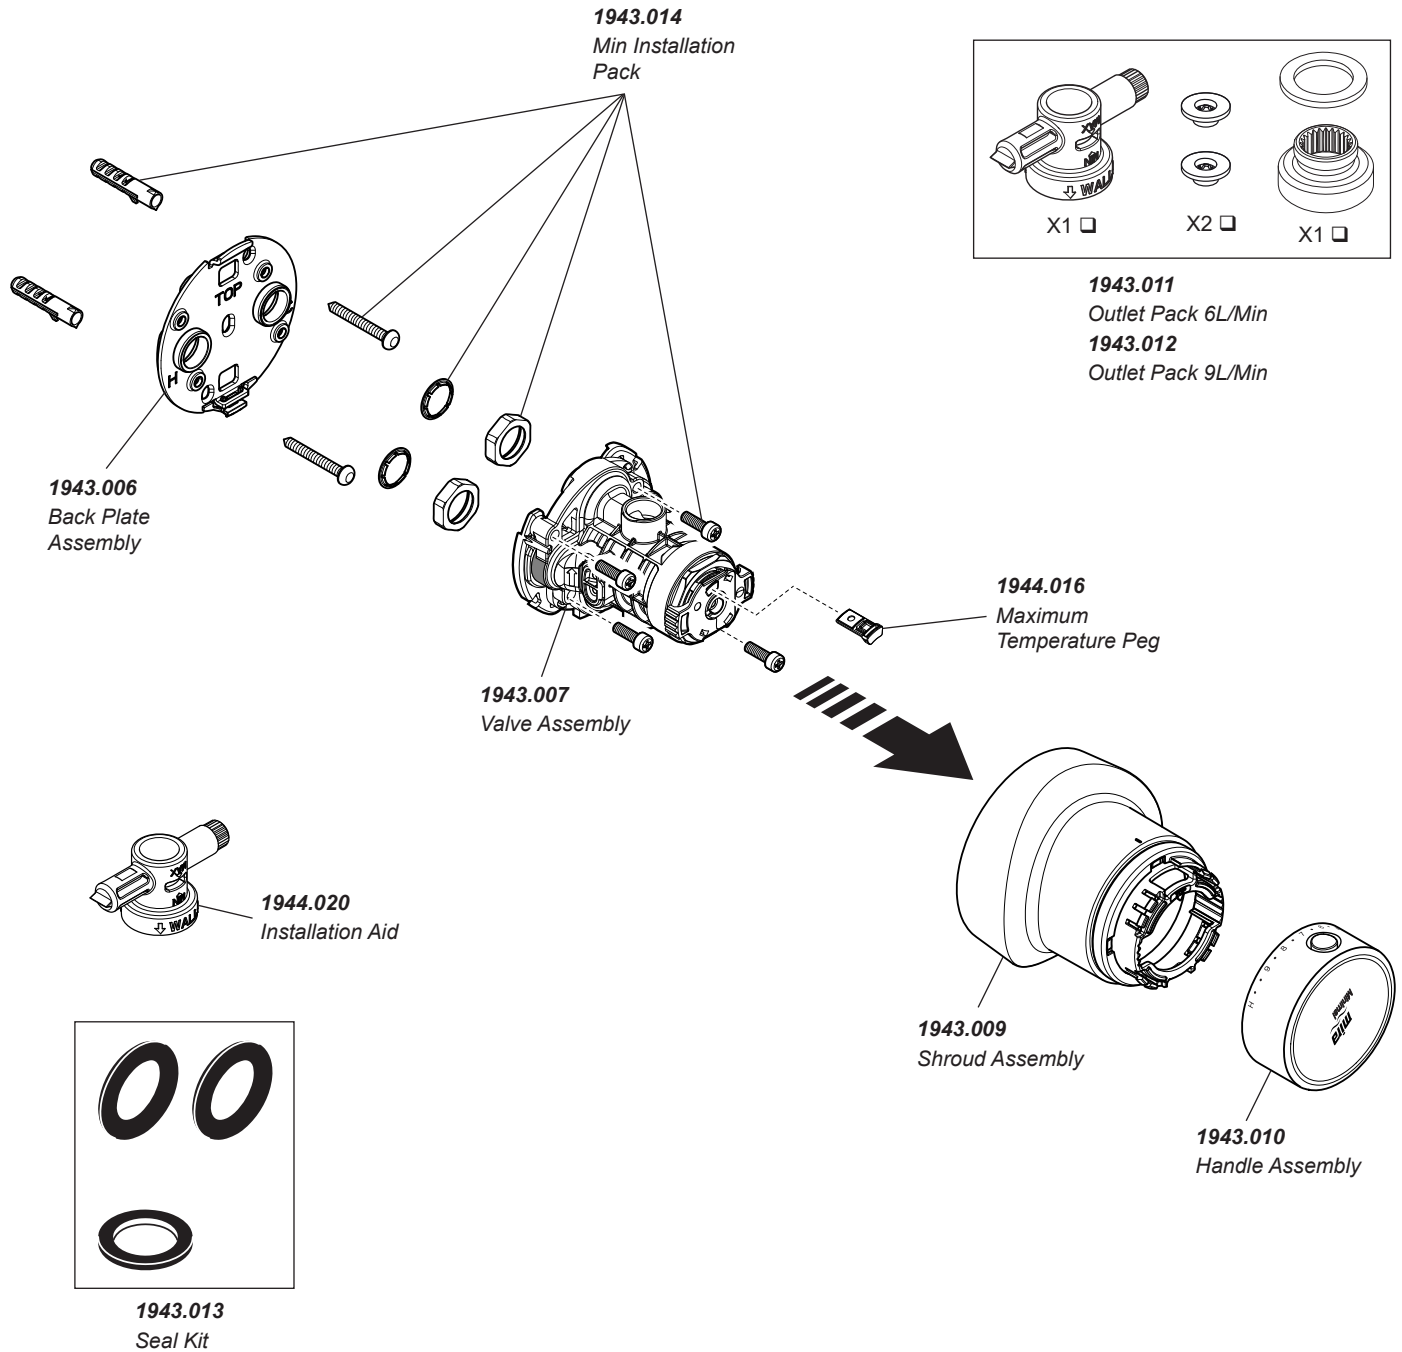

# Mira Minimal Single

Mixer Shower

1.1943.001	B10A	Chrome
------------	------	--------

Mira mixer showers are provided with two years warranty and fittings with a one year warranty. Spare parts are available free of charge during that period with a valid proof of purchase. For mixers outside of the warranty period, spare parts are available to purchase direct, alternatively we have Mira technicians who can repair your mixer for you. For further information visit [www.mirashowers.co.uk](http://www.mirashowers.co.uk) or to check availability of spare parts for this shower or enquire about our repair service please contact our customer service on 0800 001 4040.

# Mira Minimal Single

Shower Fittings

Mira shower fittings are provided with one year warranty. Spare parts are available free of charge during that period with a valid proof of purchase. For fittings outside of the warranty period, spare parts are available to purchase direct, alternatively we have Mira technicians who can repair your fittings for you. For further information visit [www.mirashowers.co.uk](http://www.mirashowers.co.uk) or to check availability of spare parts for this shower or enquire about our repair service please contact our customer service on 0800 001 4040.

1461876-W8-A

**mira**  
SHOWERS