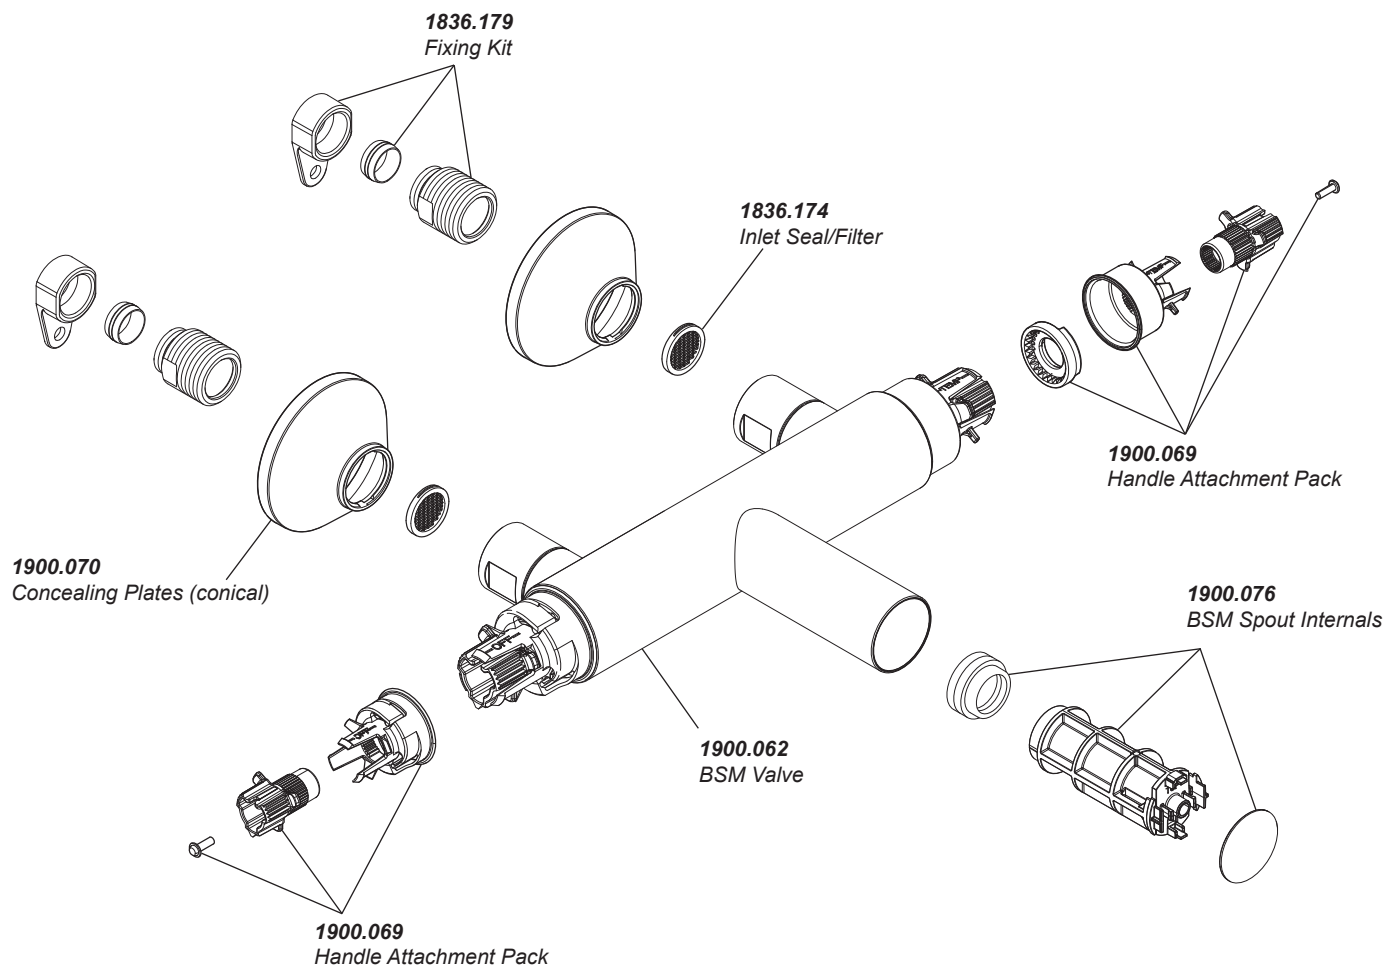

# Mira Bath Shower Mixer

1900.067 - React

1900.068 - Assist

1900.063 - Atom

1900.071 - BSM Elbow Pack

1900.072 - BSM Elbow Fixing Pack

Mira mixer valves are provided with a five years warranty and shower fittings with a one year warranty. Spare parts are available free of charge during that period with a valid proof of purchase. For showers outside of the warranty period, spare parts are available to purchase direct, alternatively we have Mira technicians who can repair your shower for you. For further information visit [www.mirashowers.co.uk](http://www.mirashowers.co.uk) or to check availability of spare parts for this shower or enquire about our repair service please contact our customer service on 0800 001 4040.

1409379-W8-A