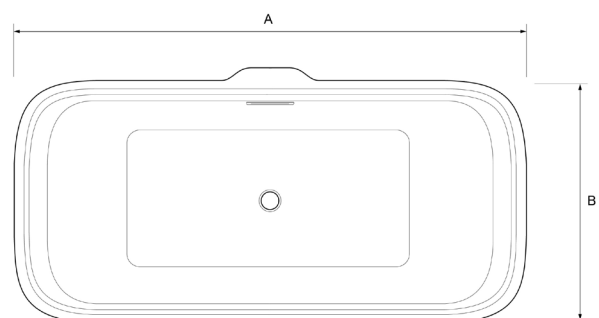

Mira Flight Bath

Freestanding

The simple and contemporary design of Mira Flight Bath is suitable for use in most bathrooms.

Product Information

Description	Colour/Finish	Product No.
Mira Flight Bath Freestanding 1800x850	White	1.1842.354.WH

Features & Benefits

Product Features

- Experience a deeper bath – water depth of 388 mm
- Added comfort – removeable gel cushion included
- Stylish slotted overflow waste included
- Carefully designed to support the natural curves of your body
- Added strength - Constructed of three layers for a stronger bath

Material

Product Material

Three Layers of construction – 4mm antibacterial (Biocote) acrylic sheet, 5mm poly concrete centre and 3mm recycled acrylic sheet.

Product Weight

Description	Weight
Mira Flight Bath Freestanding	95 Kg

Installation

Product Installation

Freestanding

Codes/Standards

Product Codes/Standards

EN 243

Dimensions

Product Code	A	B	Depth	Capacity
1.1842.354.WH	1800 mm	850 mm	600 mm	325 litres