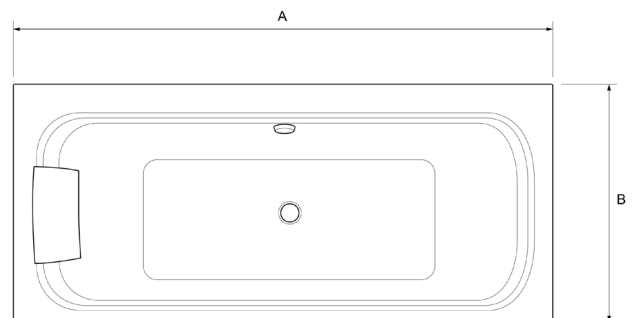

Mira Flight Bath

Drop In Double End

The simple and contemporary design of Mira Flight Bath is suitable for use in most bathrooms.

Product Information

Description	Colour/Finish	Product No.
Mira Flight Bath Drop In Double End 1800x800	White	1.1842.352.WH

Features & Benefits

Product Features

- Added strength – constructed of three layers for a stronger self-supporting bath, with no need for support battens or frames
- Quick installation – use the six adjustable quick clip feet
- Experience a deeper bath – water depth of 372mm
- Added comfort – removeable gel cushion included
- Round overflow - suitable for bathfillers, especially Mira Mode bathfill
- Customise your bath – add either an overflow or select an integrated bath filler

Material

Product Material

Three Layers of construction – 4mm antibacterial (Biocote) acrylic sheet, 5mm poly concrete centre and 3mm recycled acrylic sheet.

Product Weight

Description	Weight
Mira Flight Bath Drop In Double End	56 Kg

Installation

Product Installation

Surface mount

Codes/Standards

Product Codes/Standards

EN 243

Dimensions

Product Code	A	B	Depth	Capacity
1.1842.352.WH	1800 mm	800 mm	605 mm / 445 mm	245 litres