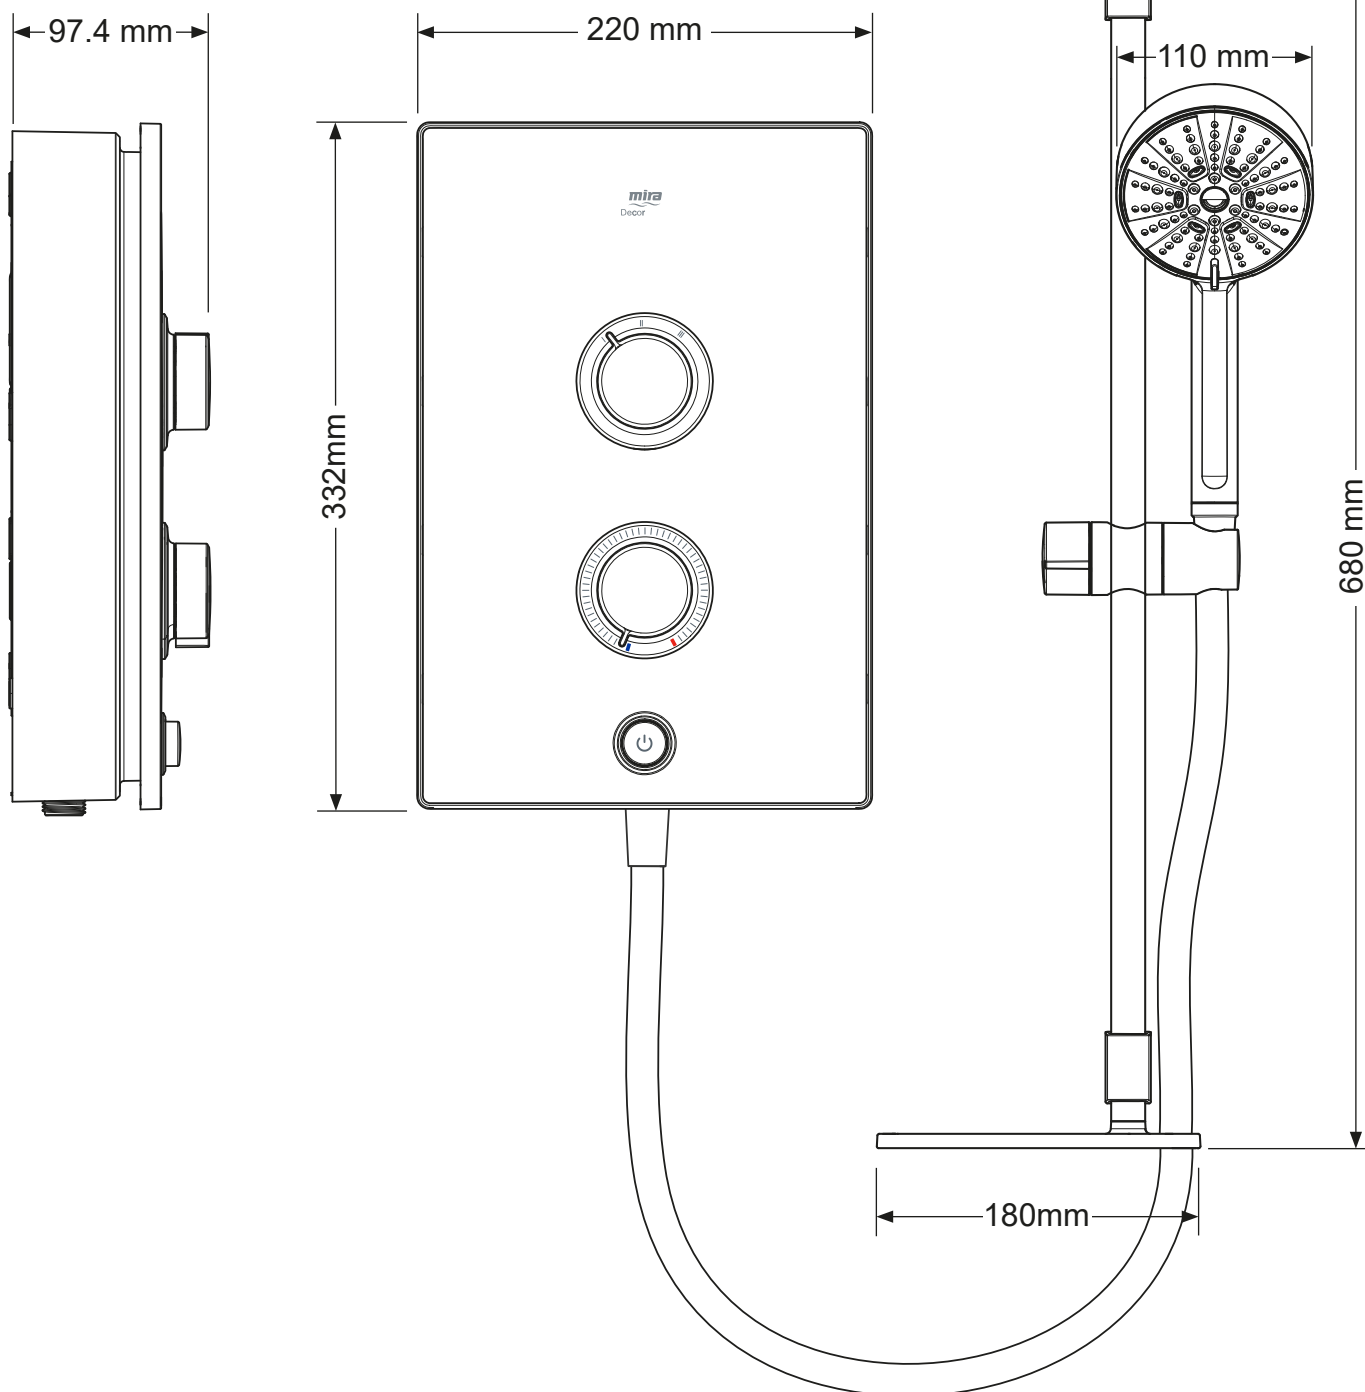

Mira Decor

Single Outlet

1.1894.007	J10K	8.5 kW	White
1.1894.001	J10K	8.5 kW	Warm Silver
1.1894.004	J10K	8.5 kW	Black Onyx
1.1894.008	J10L	9.5 kW	White
1.1894.002	J10L	9.5 kW	Warm Silver
1.1894.005	J10L	9.5 kW	Black Onyx