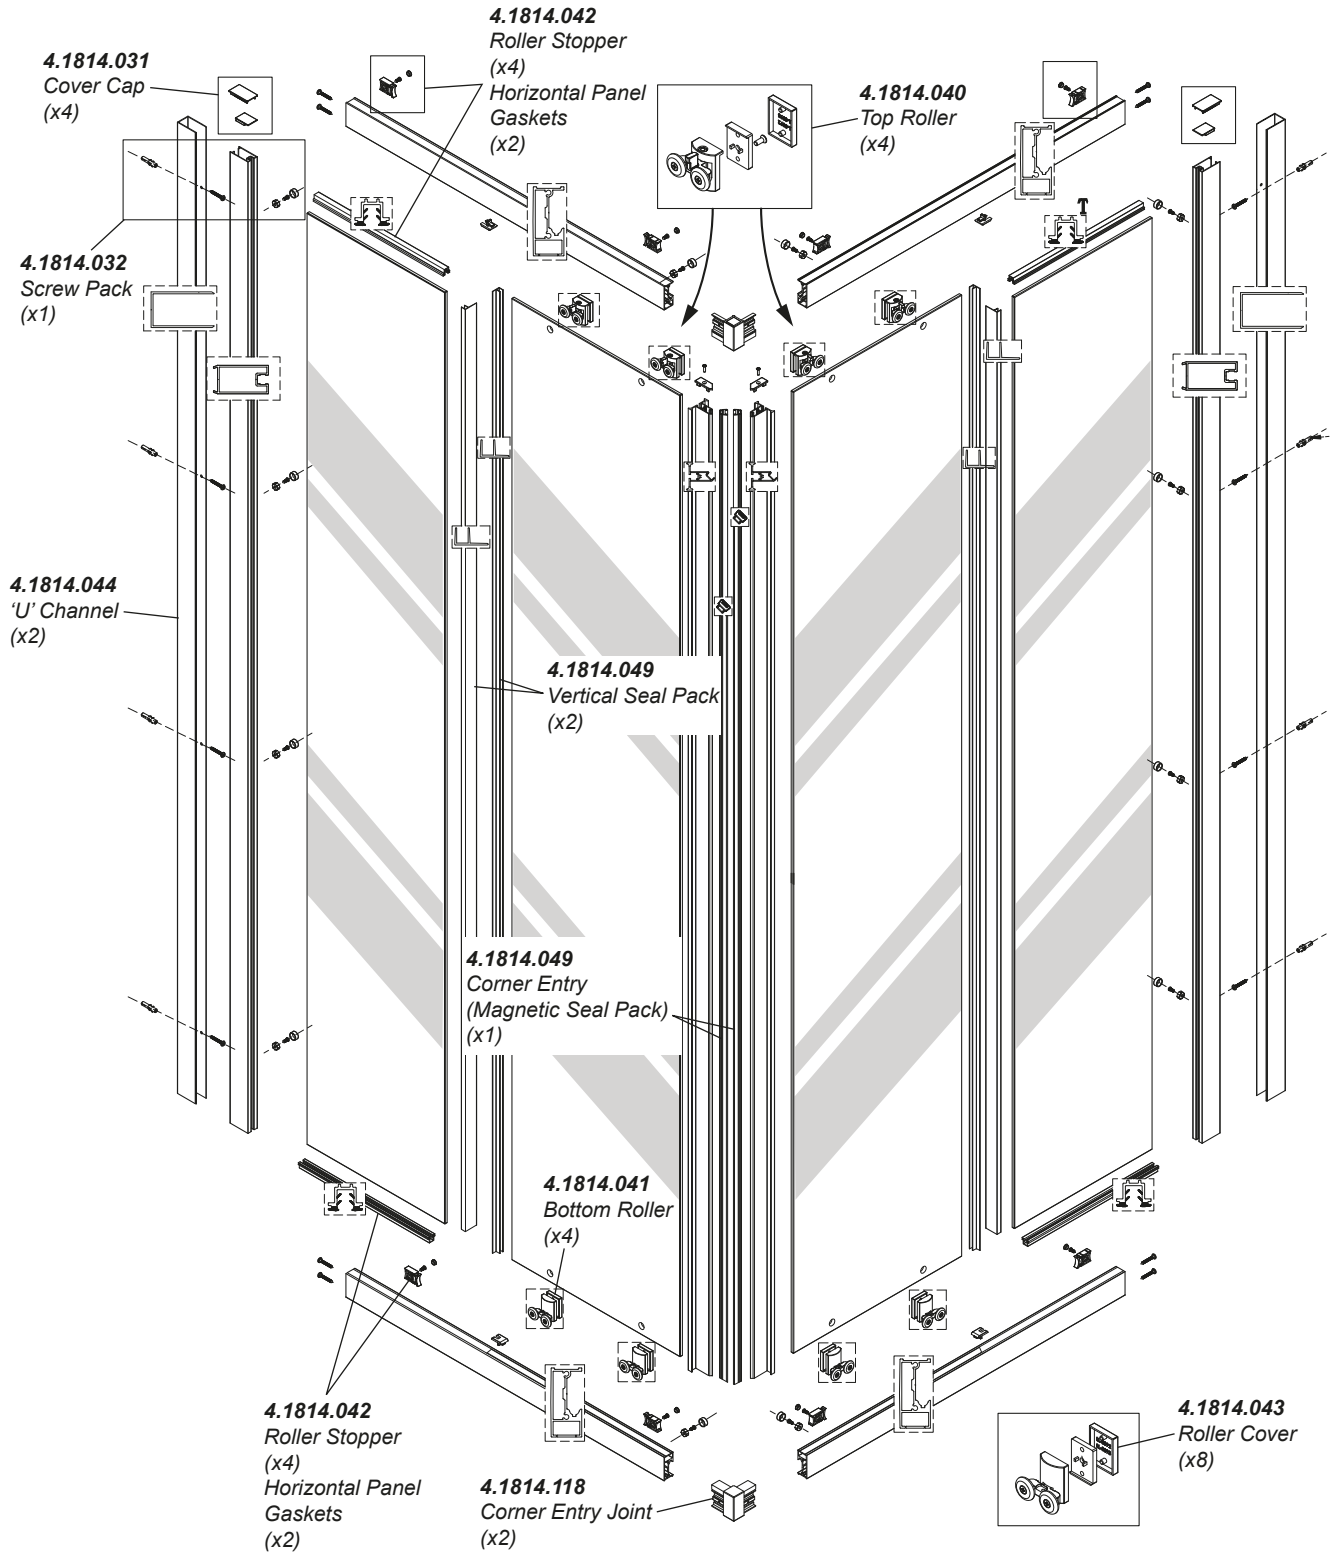

## CORNER ENTRY ENCLOSURE

**10** YEAR WARRANTY

2.1814.027	Mira Elevate Corner Entry Enclosure 760 X 760 mm
2.1814.028	Mira Elevate Corner Entry Enclosure 800 X 800 mm
2.1814.030	Mira Elevate Corner Entry Enclosure 900 X 900 mm

1361675-W8-A

**mira**  
SHOWERS