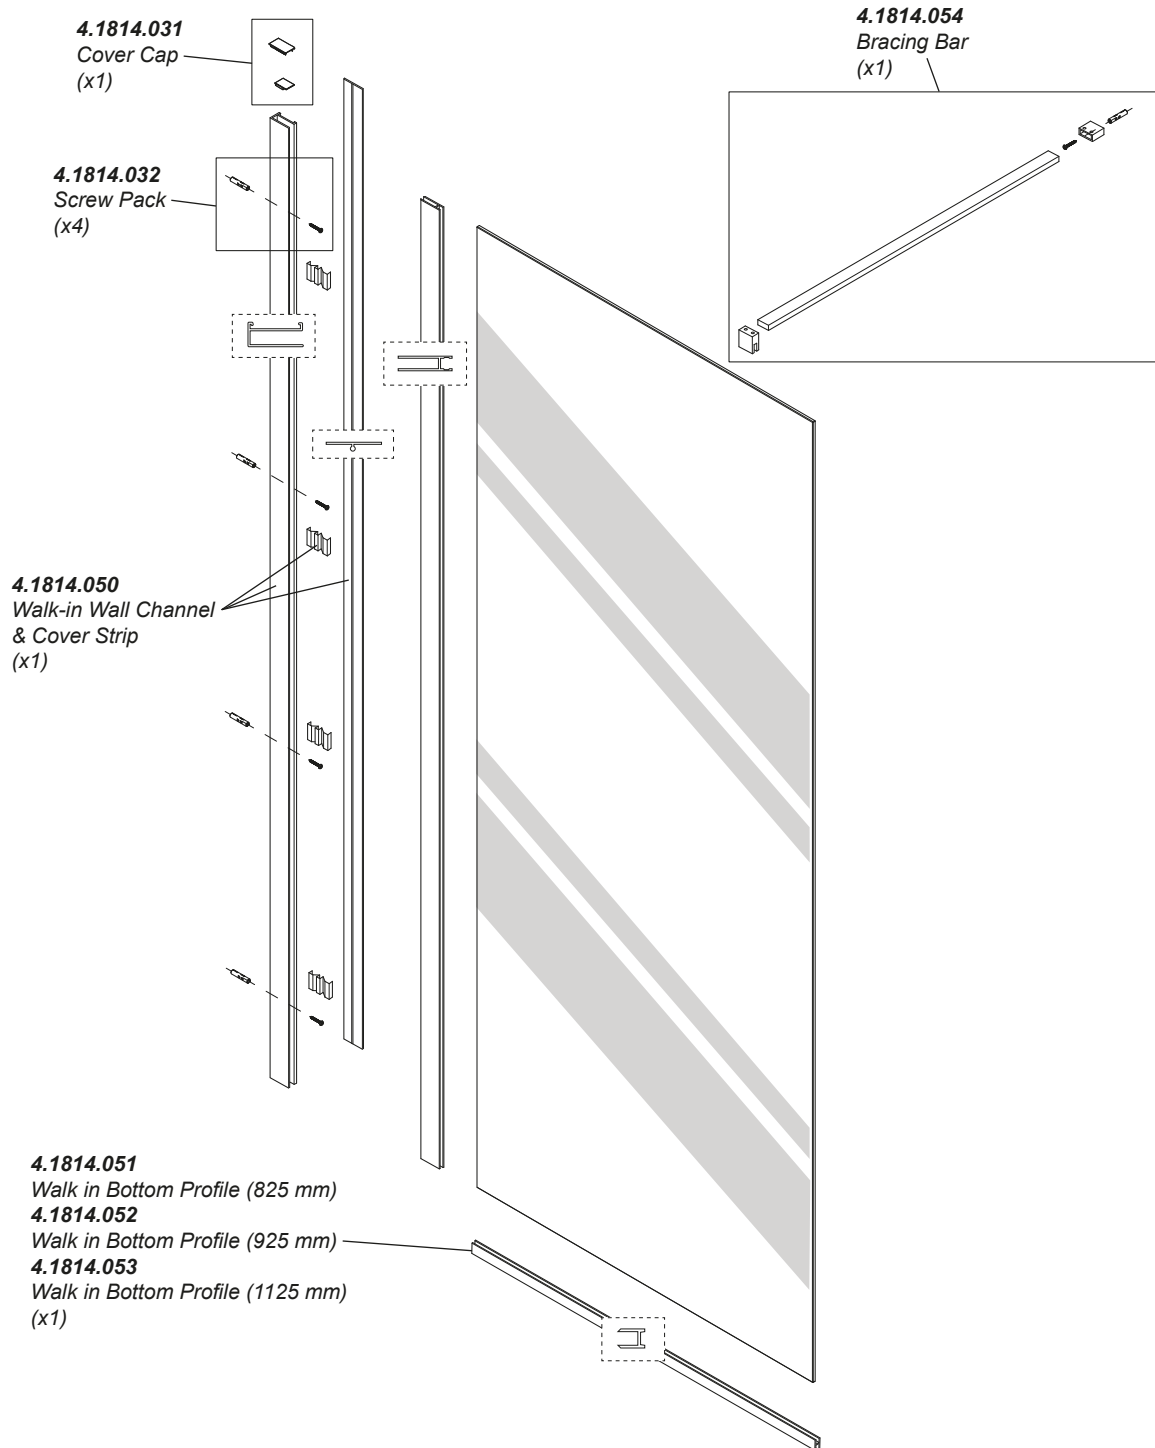

Mira Elevate

10 YEAR WARRANTY

DIVIDER PANEL

2.1814.024	Mira Elevate Divider Panel 900mm
2.1814.025	Mira Elevate Divider Panel 1000mm
2.1814.026	Mira Elevate Divider Panel 1200mm

For further information visit www.mirashowers.co.uk or to check availability of spare parts for this shower enclosure please contact our customer service team on 0800 001 4040.

1361674-W8-A

mira
SHOWERS