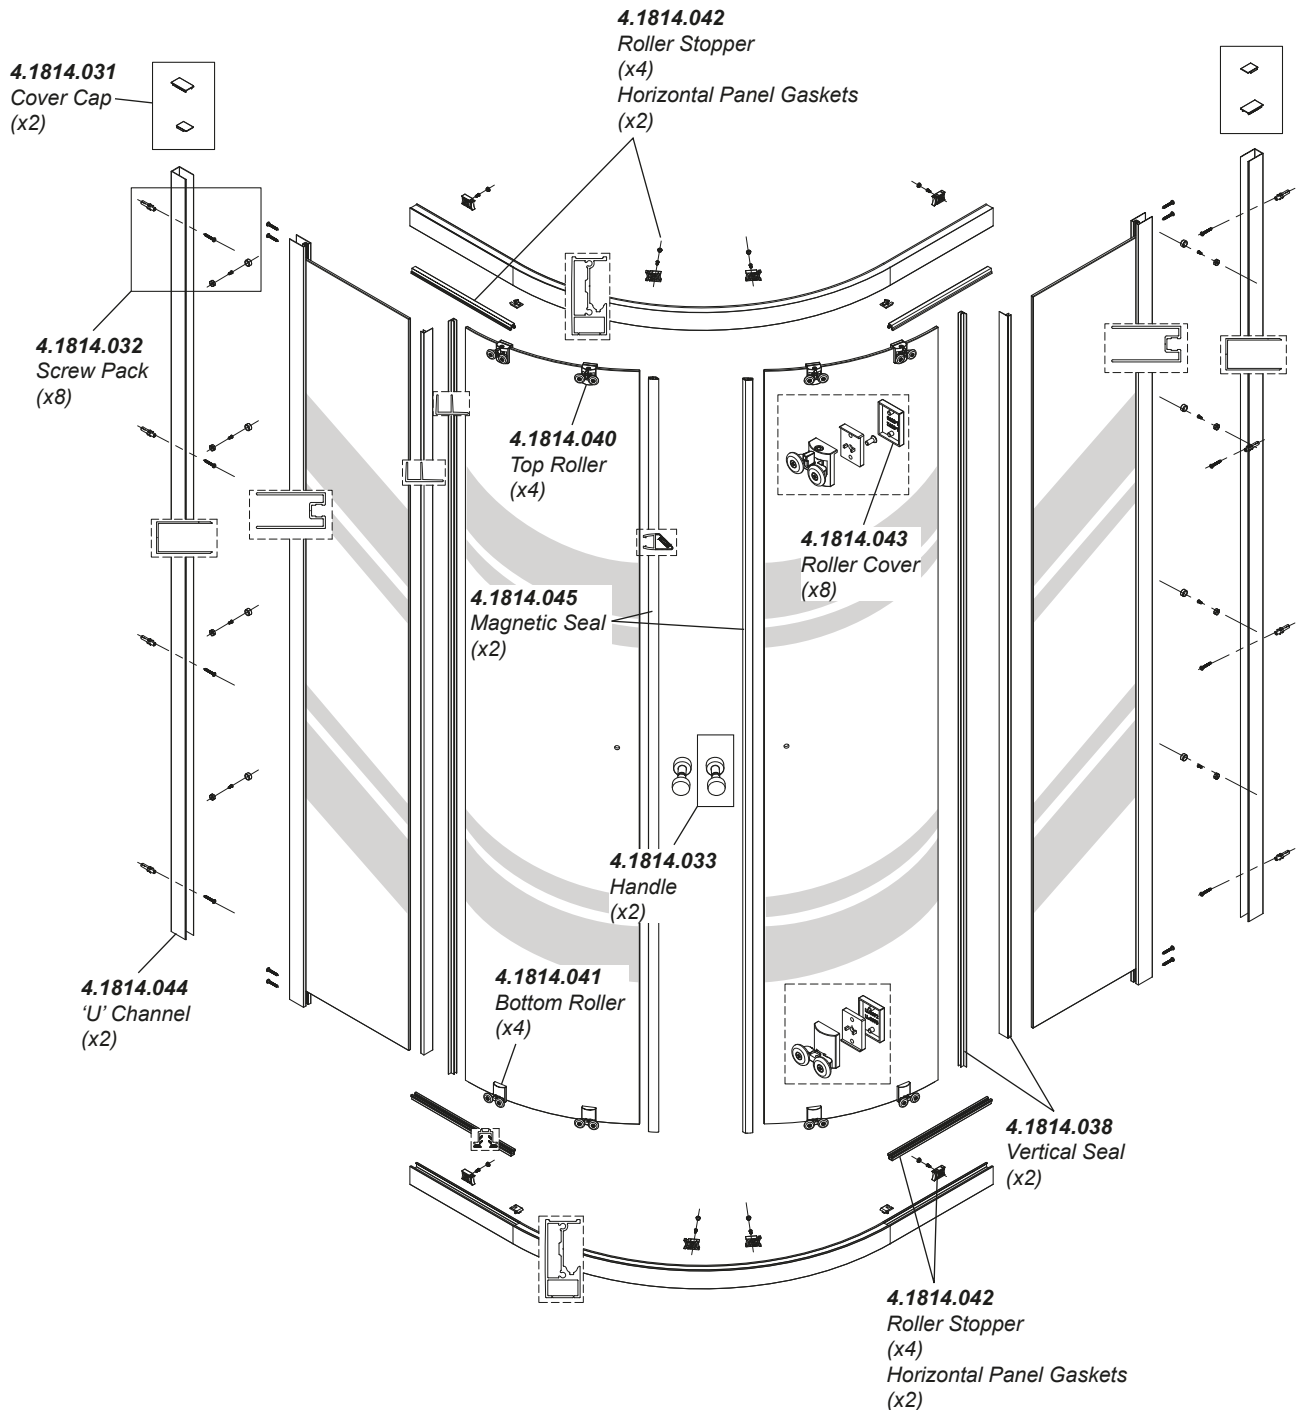

Mira Elevate

10 YEAR WARRANTY

QUADRANT ENCLOSURE

2.1814.013	Mira Elevate Quadrant Enclosure 800mm X 800mm
2.1814.014	Mira Elevate Quadrant Enclosure 900 mm X 900 mm

For further information visit www.mirashowers.co.uk or to check availability of spare parts for this shower enclosure please contact our customer service team on 0800 001 4040.

1361673-W8-A

mira
SHOWERS