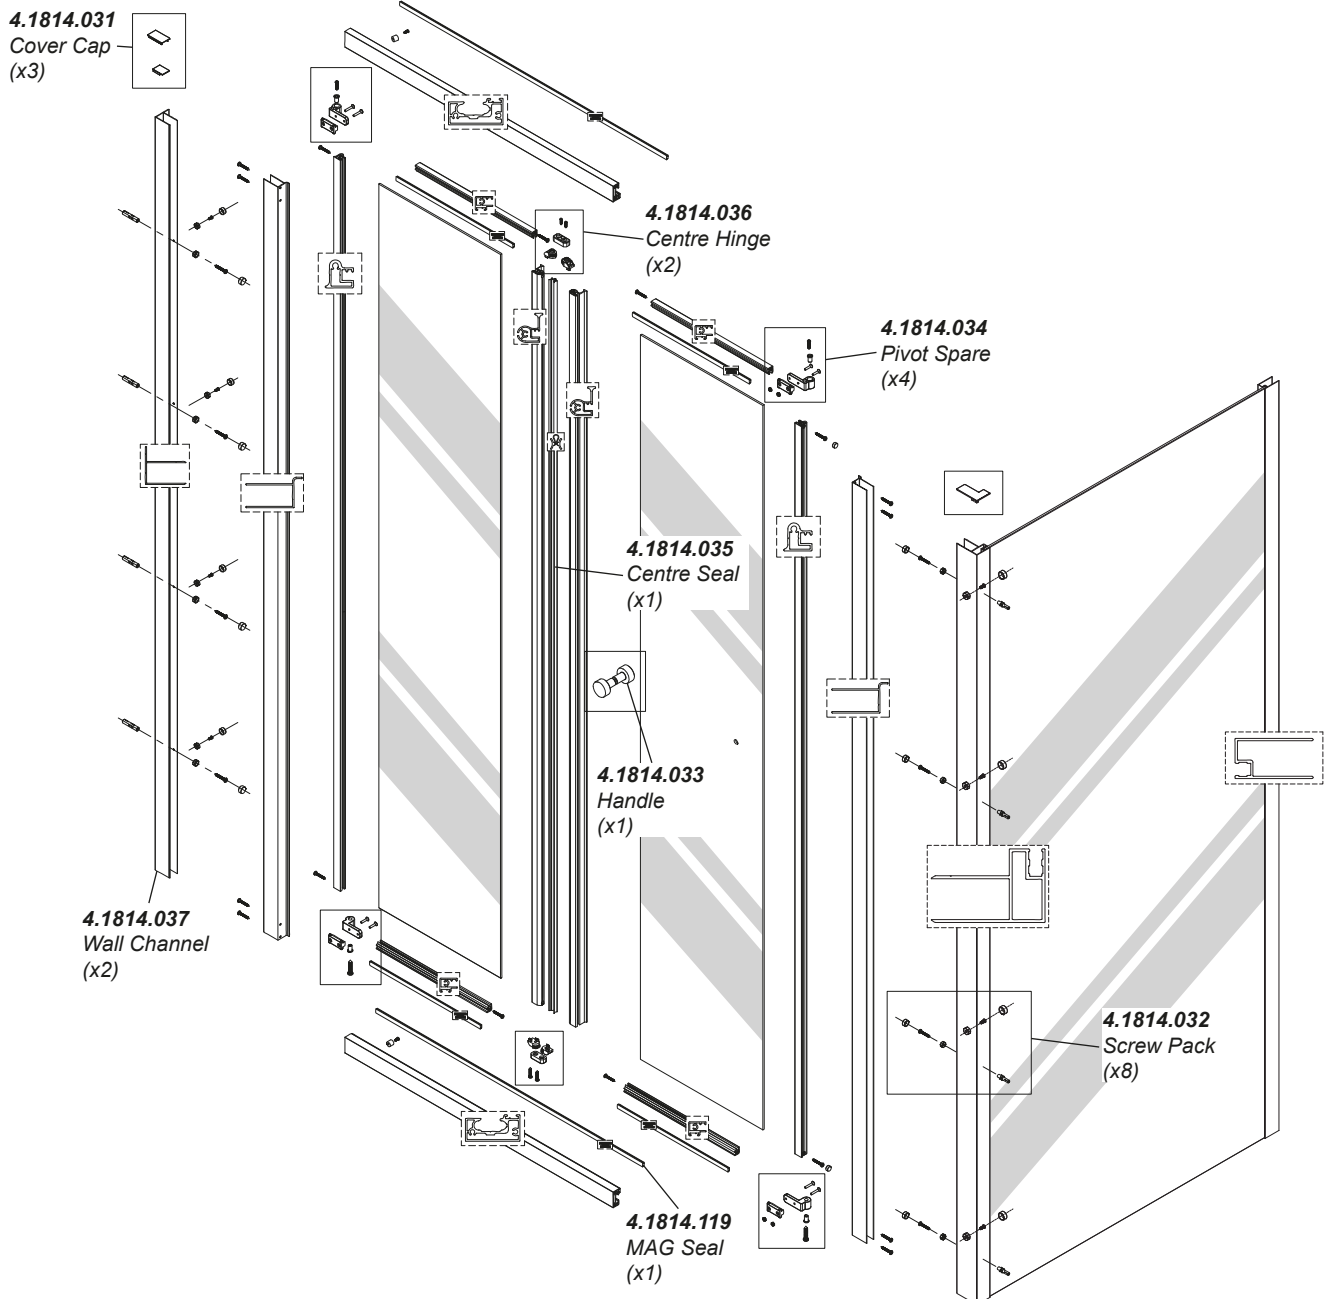

Mira Elevate

BI-FOLD DOOR ENCLOSURE

10 YEAR WARRANTY

2.1814.004	Mira Elevate Bi-Fold Door Enclosure 700 mm
2.1814.005	Mira Elevate Bi-Fold Door Enclosure 760 mm
2.1814.006	Mira Elevate Bi-Fold Door Enclosure 800 mm
2.1814.007	Mira Elevate Bi-Fold Door Enclosure 900 mm
2.1814.008	Mira Elevate Bi-Fold Door Enclosure 1000 mm