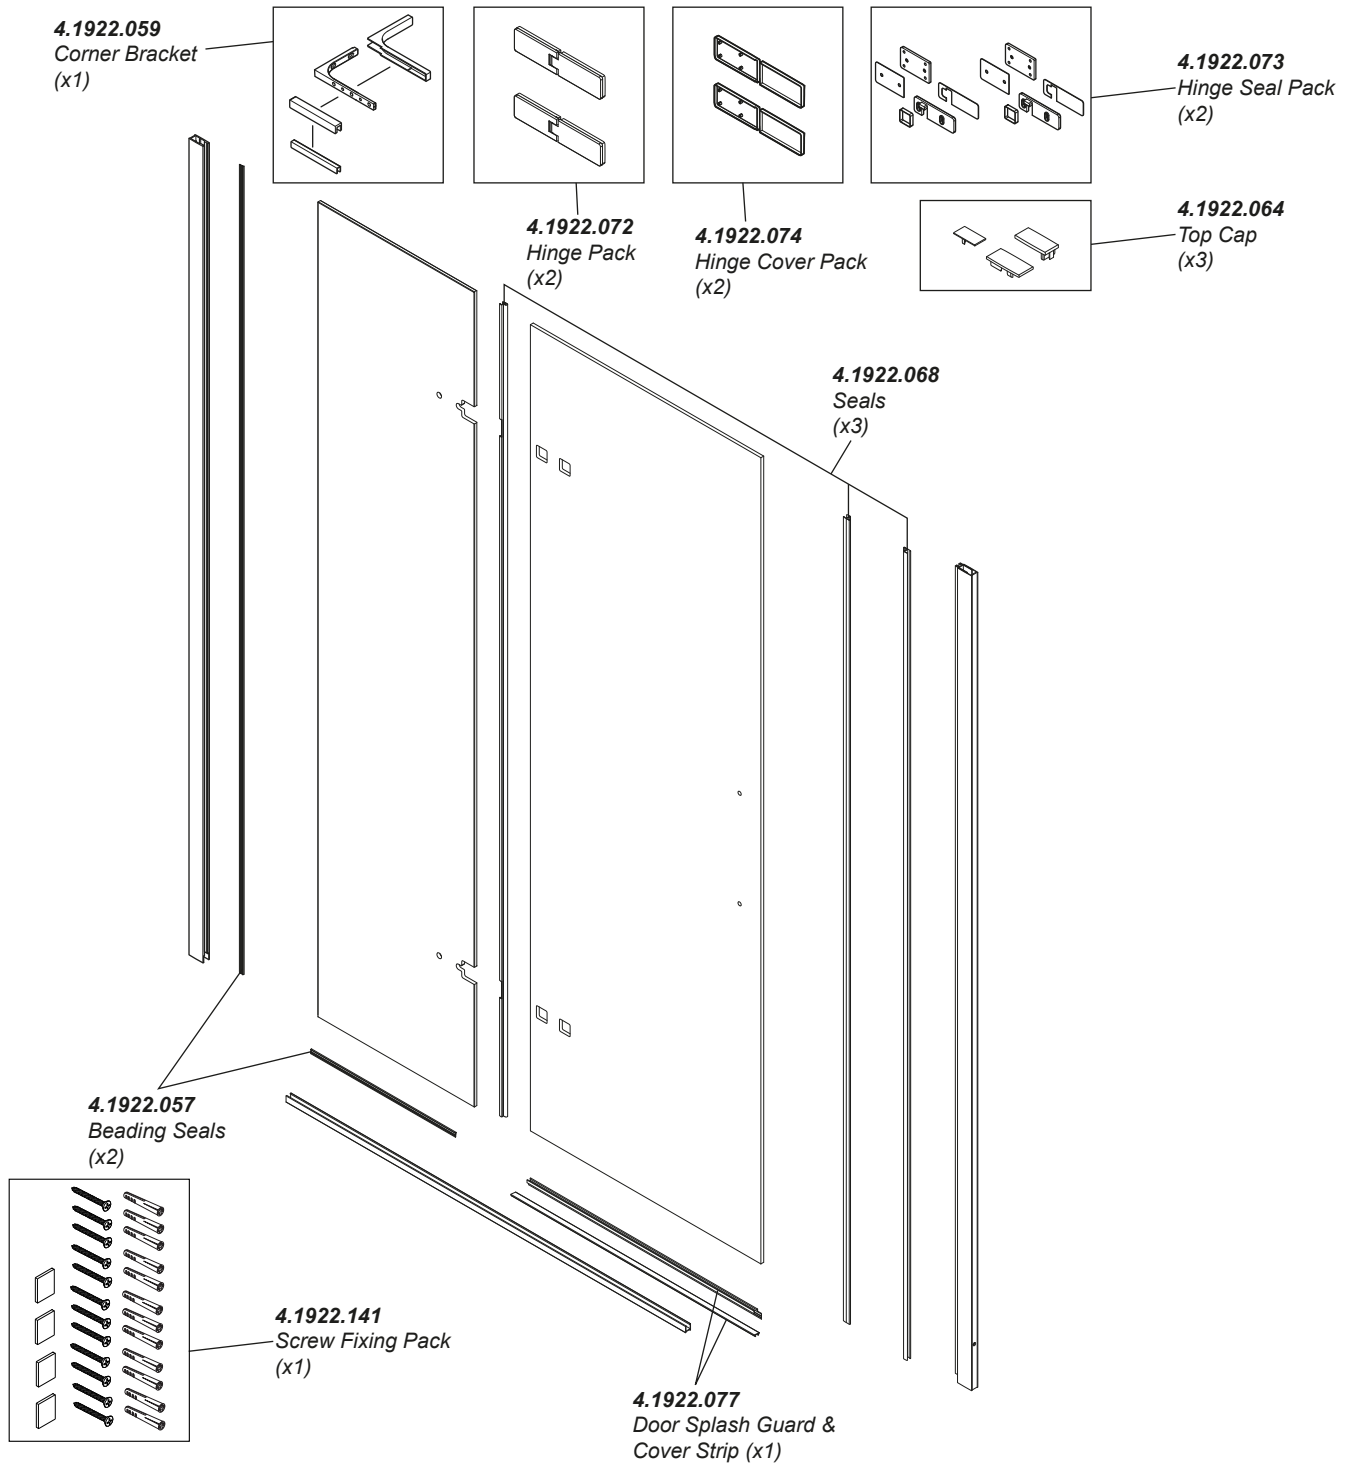

Mira Ascend

HINGE DOOR ALCOVE

10 YEAR WARRANTY

1.1862.175	Ascend Hinge Door Alcove 800mm
1.1862.176	Ascend Hinge Door Alcove 900mm
1.1862.177	Ascend Hinge Door Alcove 1000mm
1.1862.178	Ascend Hinge Door Alcove 1200mm
C1.1862.179	Ascend Hinge Door Alcove 1400mm