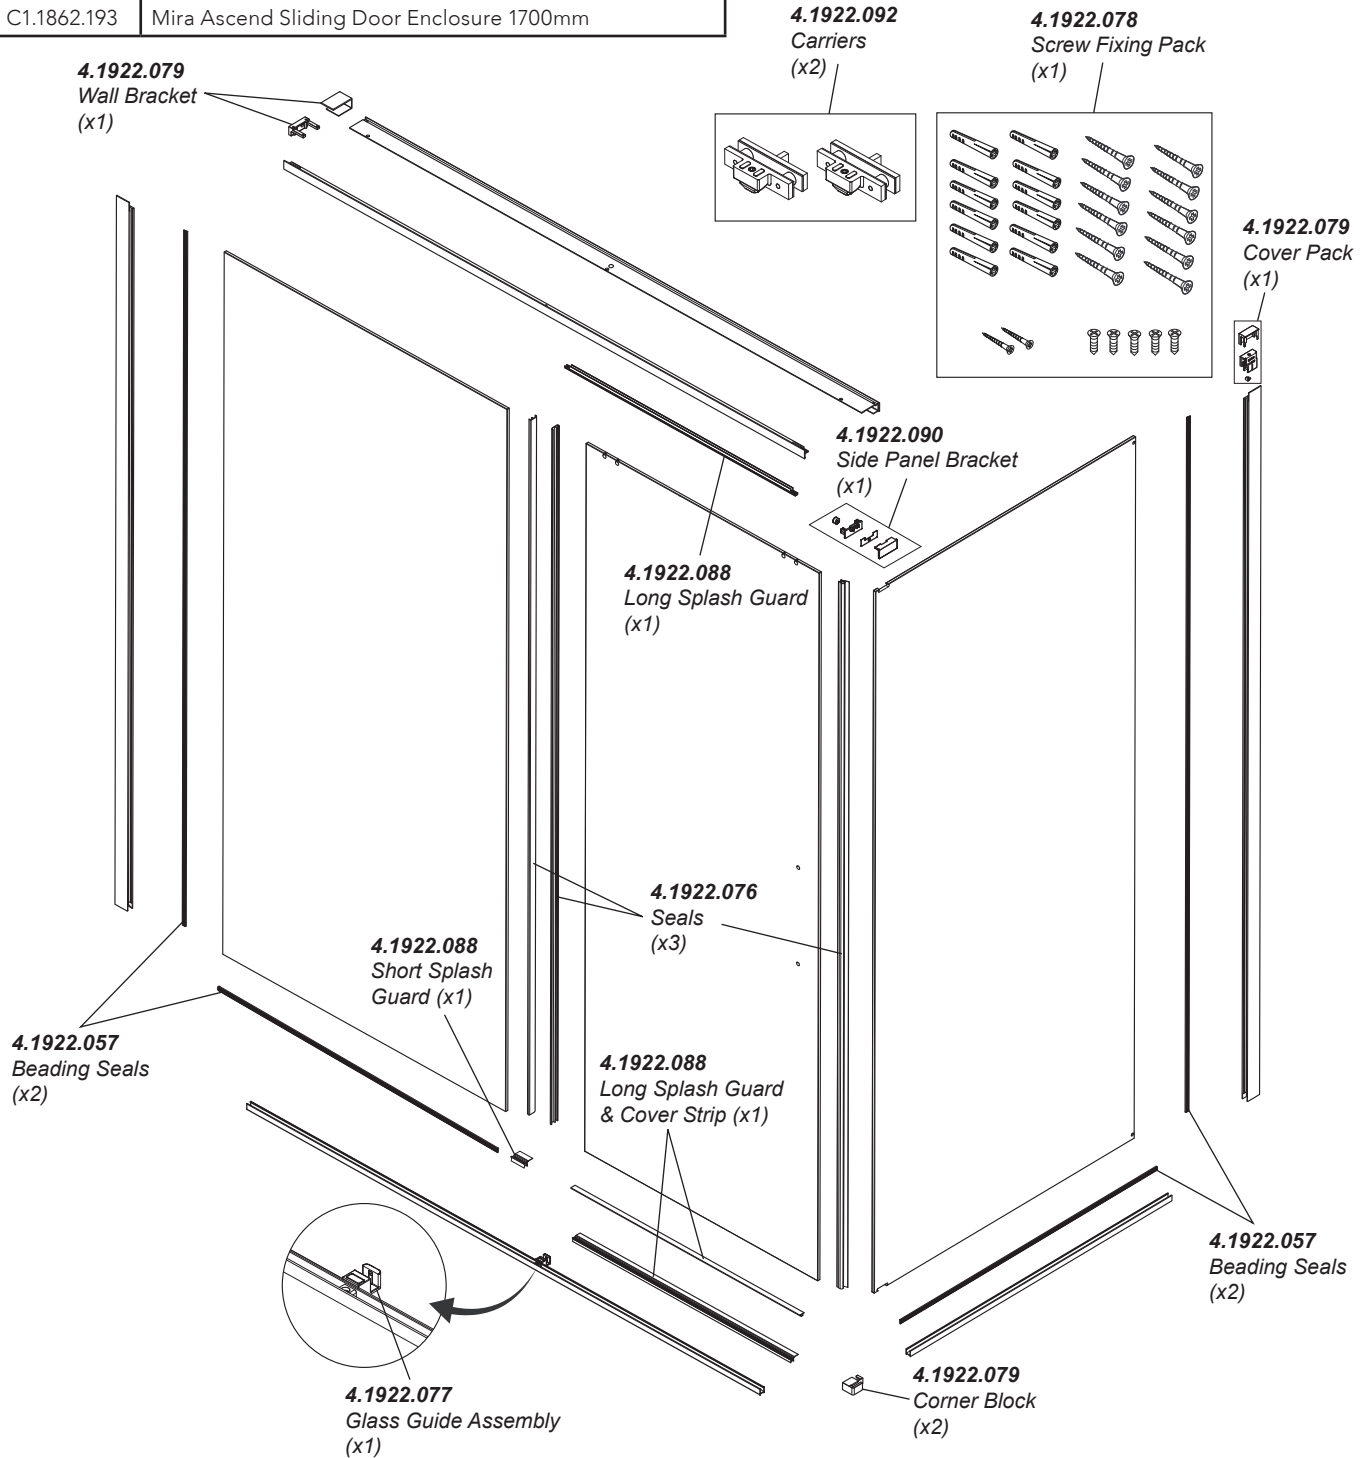

Mira Ascend

SLIDING DOOR ENCLOSURE

10 YEAR WARRANTY

1.1862.188	Mira Ascend Sliding Door Enclosure 1100mm
1.1862.189	Mira Ascend Sliding Door Enclosure 1200mm
1.1862.190	Mira Ascend Sliding Door Enclosure 1400mm
C1.1862.191	Mira Ascend Sliding Door Enclosure 1500mm
C1.1862.192	Mira Ascend Sliding Door Enclosure 1600mm
C1.1862.193	Mira Ascend Sliding Door Enclosure 1700mm