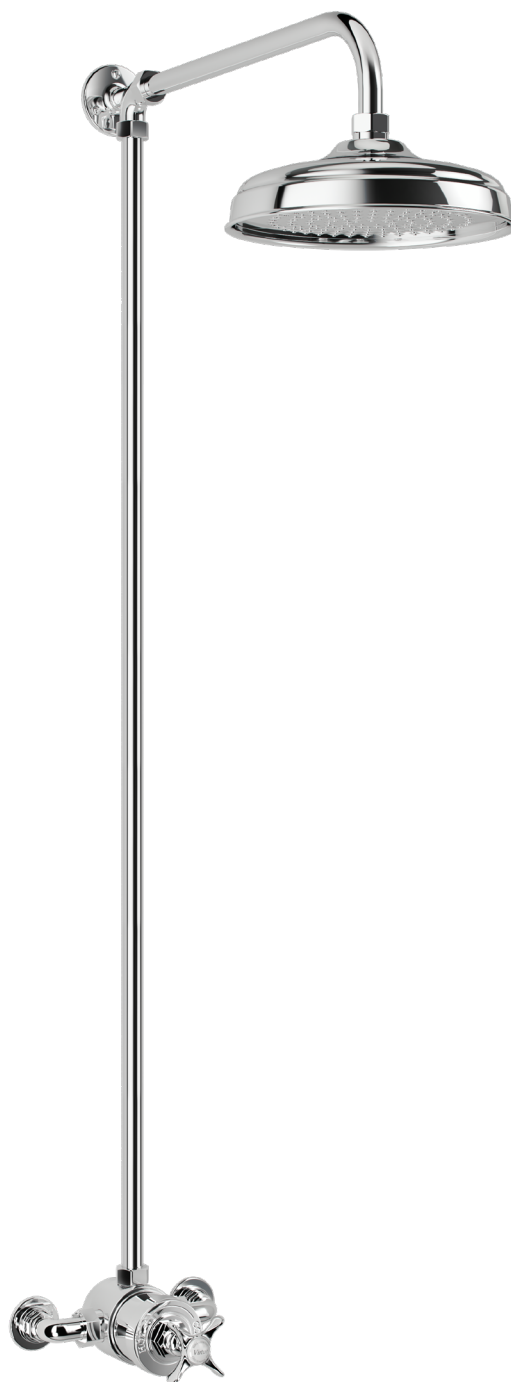

Mira Virtue ER

Mixer Shower

SUITABLE FOR ALL SYSTEMS

5 YEAR WARRANTY

Add classic, traditional design to your bathroom with the Mira Virtue ER. Its carefully crafted design features instantly make a statement and complete your traditional bathroom look, with spa-like deluge head.

Product Information

Description	Colour	Product No.
Mira Virtue ER	Chrome	1.1927.002

Features & Benefits

Temperature control

Thermostatic temperature control

Easy to fit

Quickly and easily fits onto reversed inlet supplies

Easy to service

Easily replaceable pull out large, long-life filters

Patented 'easy clip' system makes the cartridge easy to replace

1 spray 210mm deluge fixed showerhead with rub clean nozzles

For your customer

Single control for flow and temperature

Thermostatic temperature control and maximum temperature stop makes showering safer for entire family

Compatible with all systems, even at low pressure

Single spray 210mm deluge showerhead with rub clean nozzles