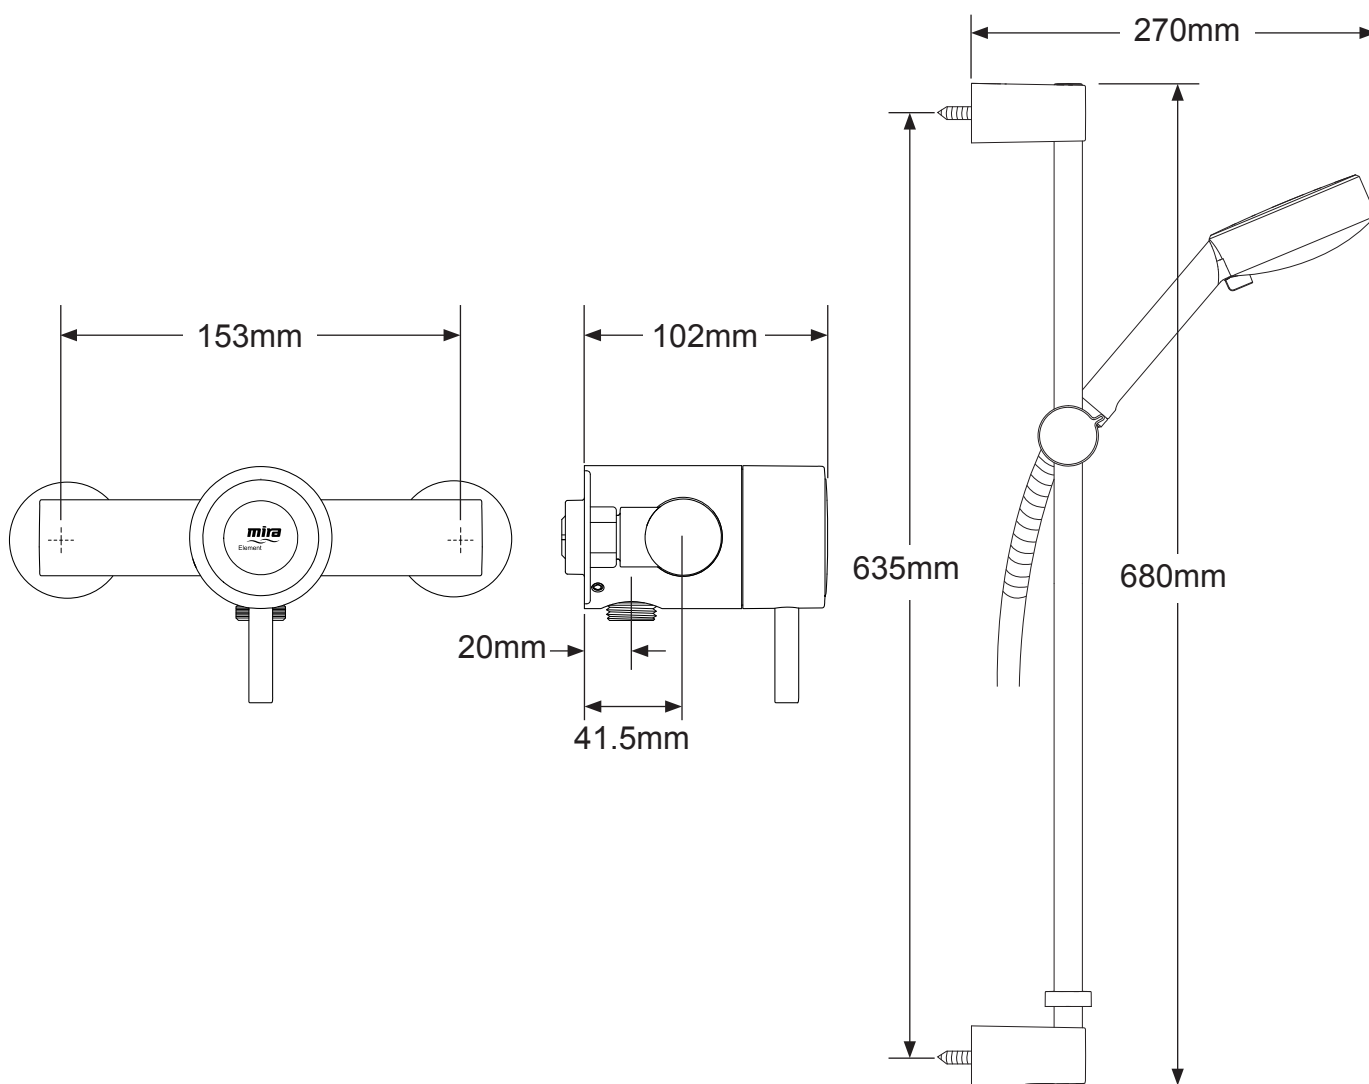

Mira Element

MIXER

1.1910.001	Mira Element EV	B98A
1.1910.002	Mira Element Valve Only	B98Ab

To download other resources, and for more information and advice on our products just visit: www.mirashowers.co.uk

1347145-W1-A