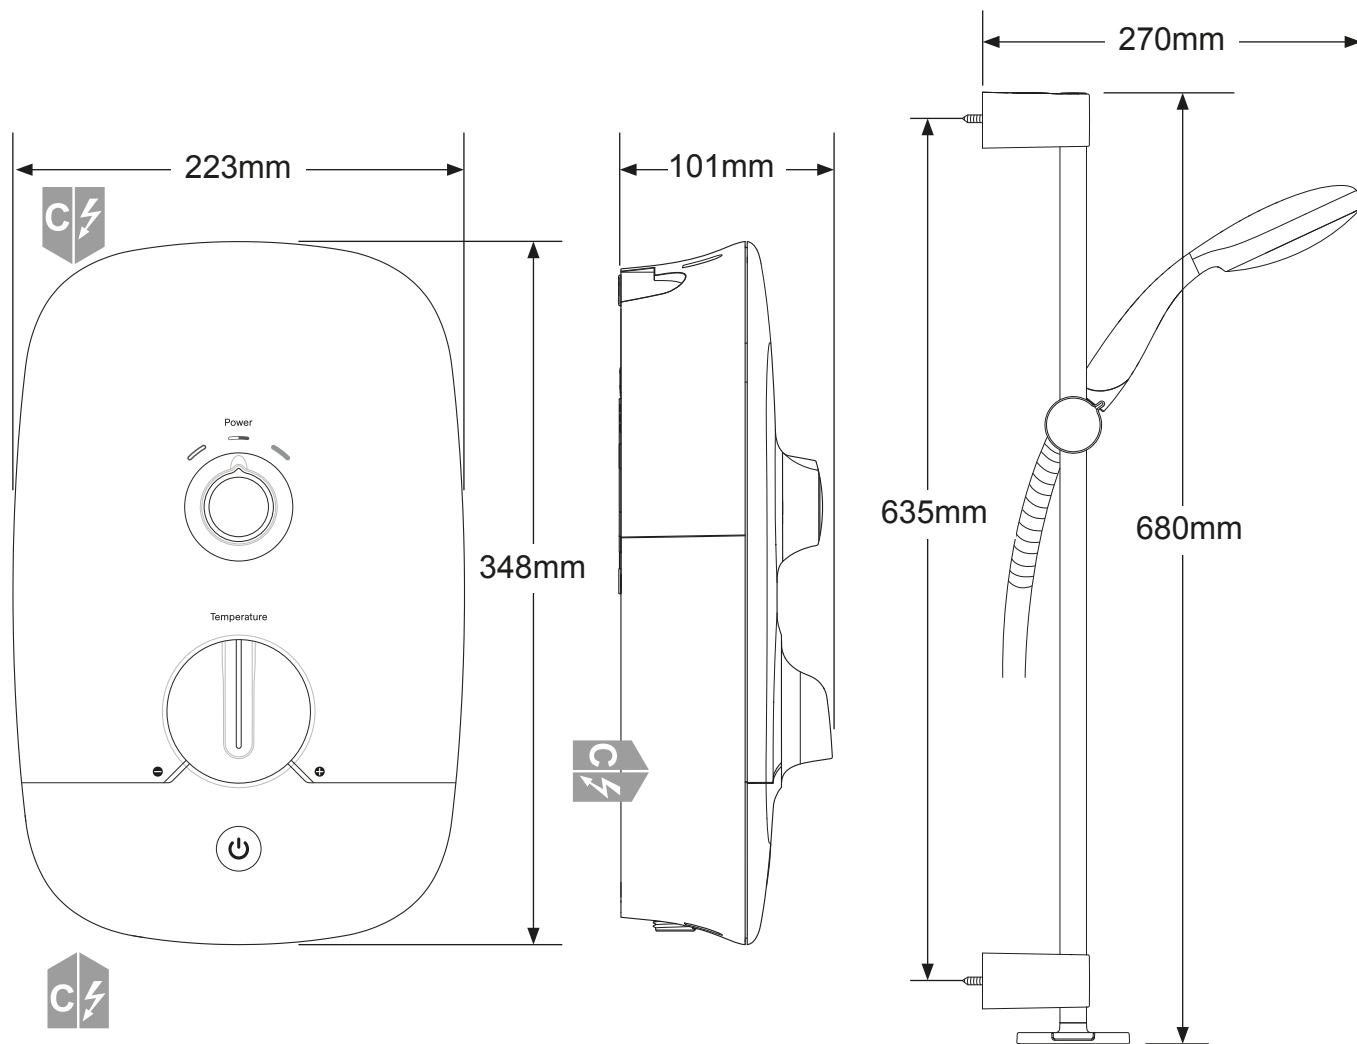

Mira Corus

ELECTRIC SHOWER

1.1895.007	J10D	8.5 kW
1.1895.008	J10E	9.5 kW
1.1895.009	J10F	10.8 kW

To download other resources, and for more information and advice on our products just visit:
www.mirashowers.co.uk

1346623-W1-A