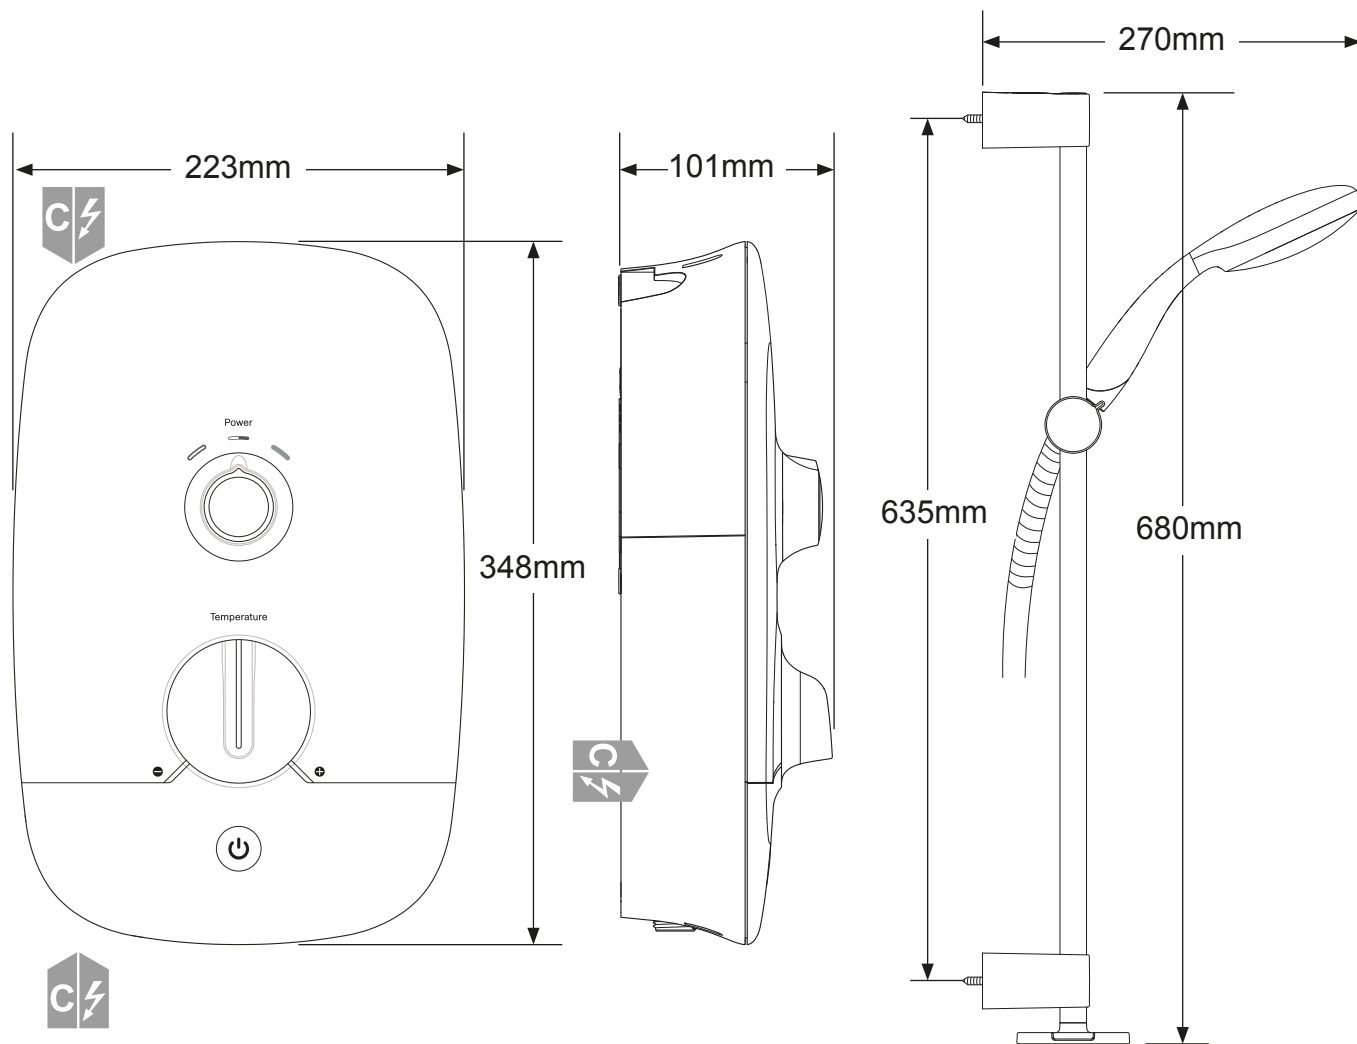

Mira Play

ELECTRIC SHOWER

1.1895.001	J10G	8.5 kW
1.1895.002	J10H	9.5 kW
1.1895.003	J10J	10.8 kW

To download other resources, and for more information and advice on our products just visit:
www.mirashowers.co.uk

1346622-W1-A