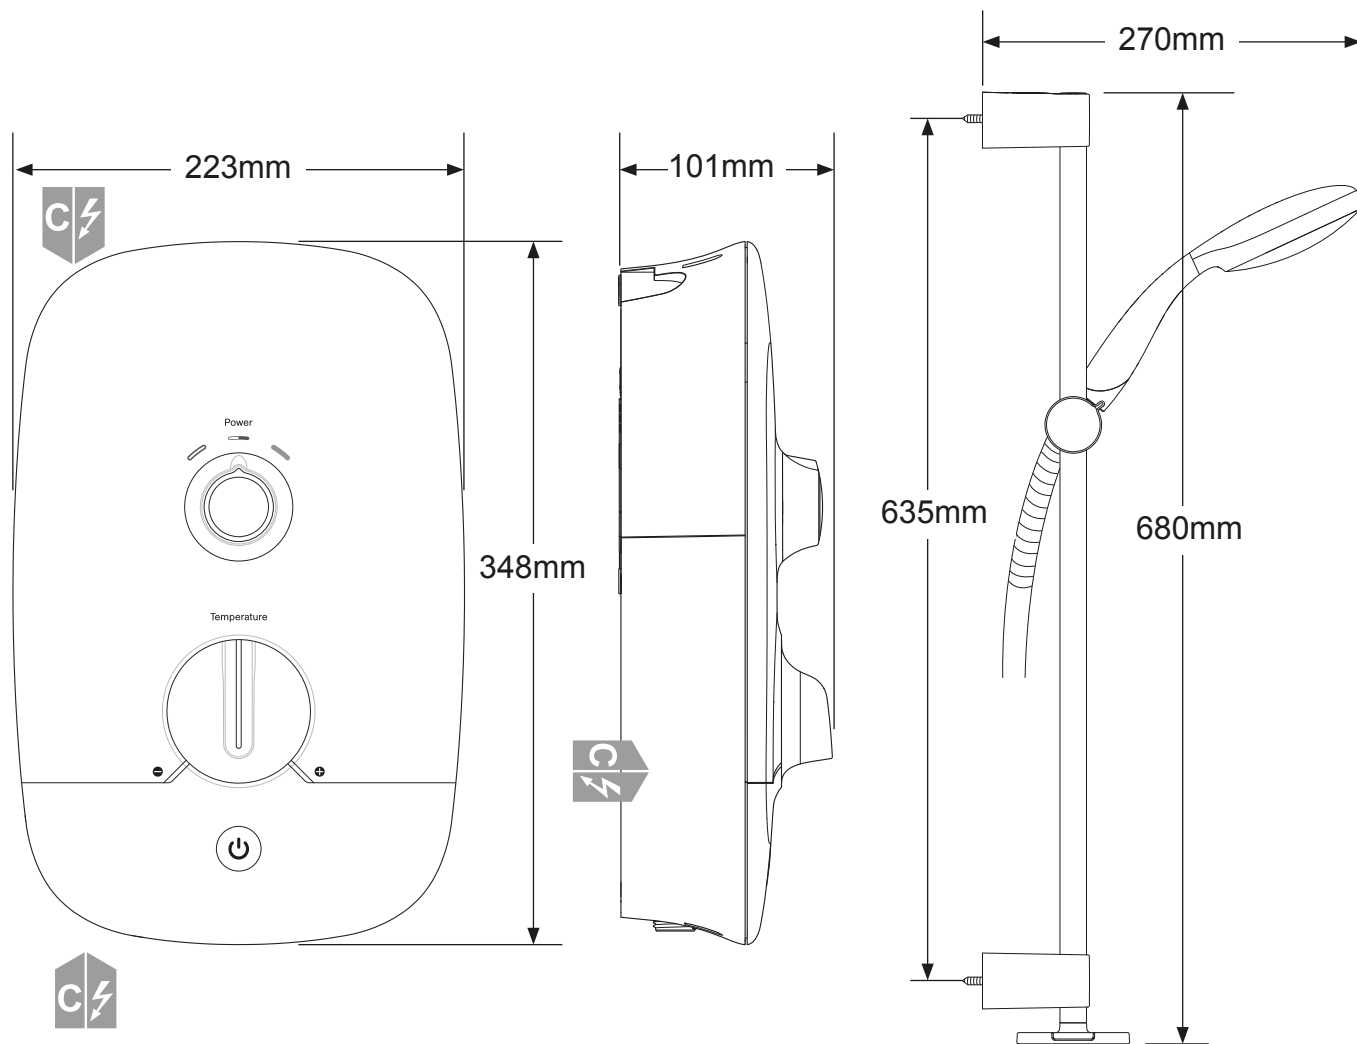

Mira Meta

ELECTRIC SHOWER

1.1895.004	J10A	8.5 kW
1.1895.005	J10B	9.5 kW
1.1895.006	J10C	10.8 kW

To download other resources, and for more information and advice on our products just visit:
www.mirashowers.co.uk

1346297-W1-A