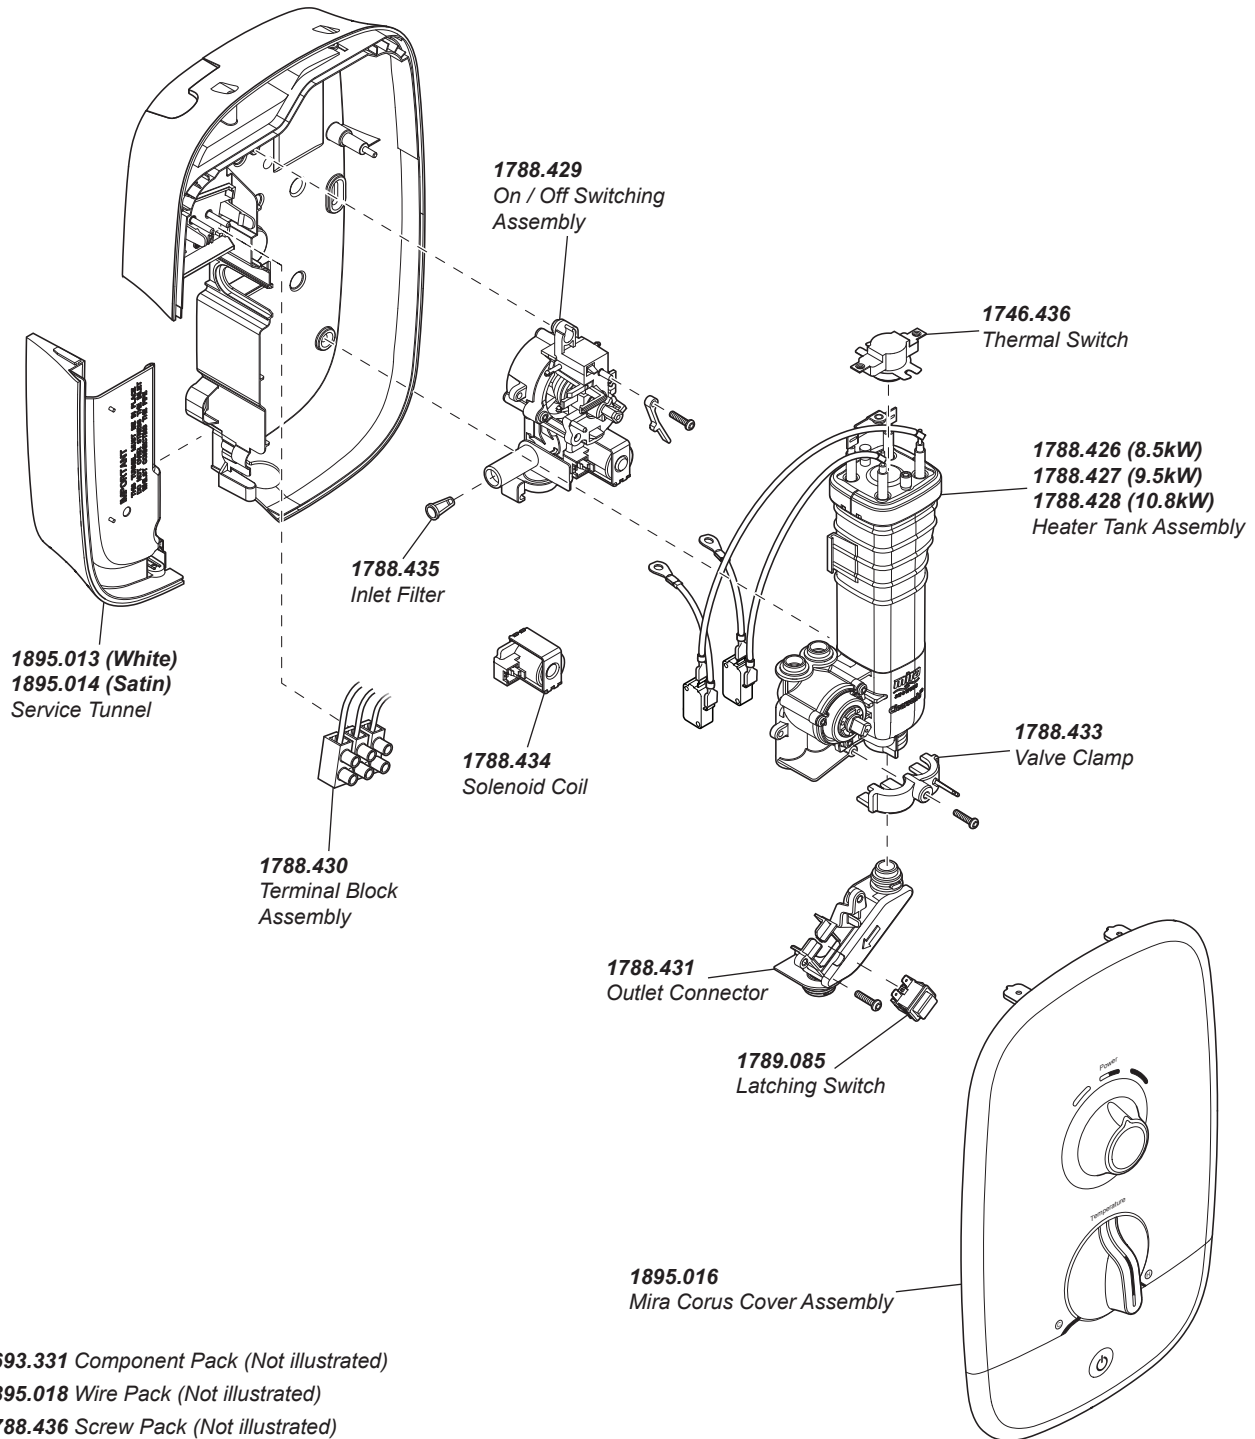

Mira Corus

ELECTRIC SHOWER

1.1895.007	J10D	8.5 kW
1.1895.008	J10E	9.5 kW
1.1895.009	J10F	10.8 kW

Mira electric showers are provided with a two year warranty and spare parts are available free of charge during that period with a valid proof of purchase. For showers outside of the warranty period, spare parts are available to purchase direct, alternatively we have Mira technicians who can repair your shower for you. For further information visit www.mirashowers.co.uk or to check availability of spare parts for this shower or enquire about our repair service please contact our customer service on 0844 571 5000.

1346295-W8-A

mira
SHOWERS