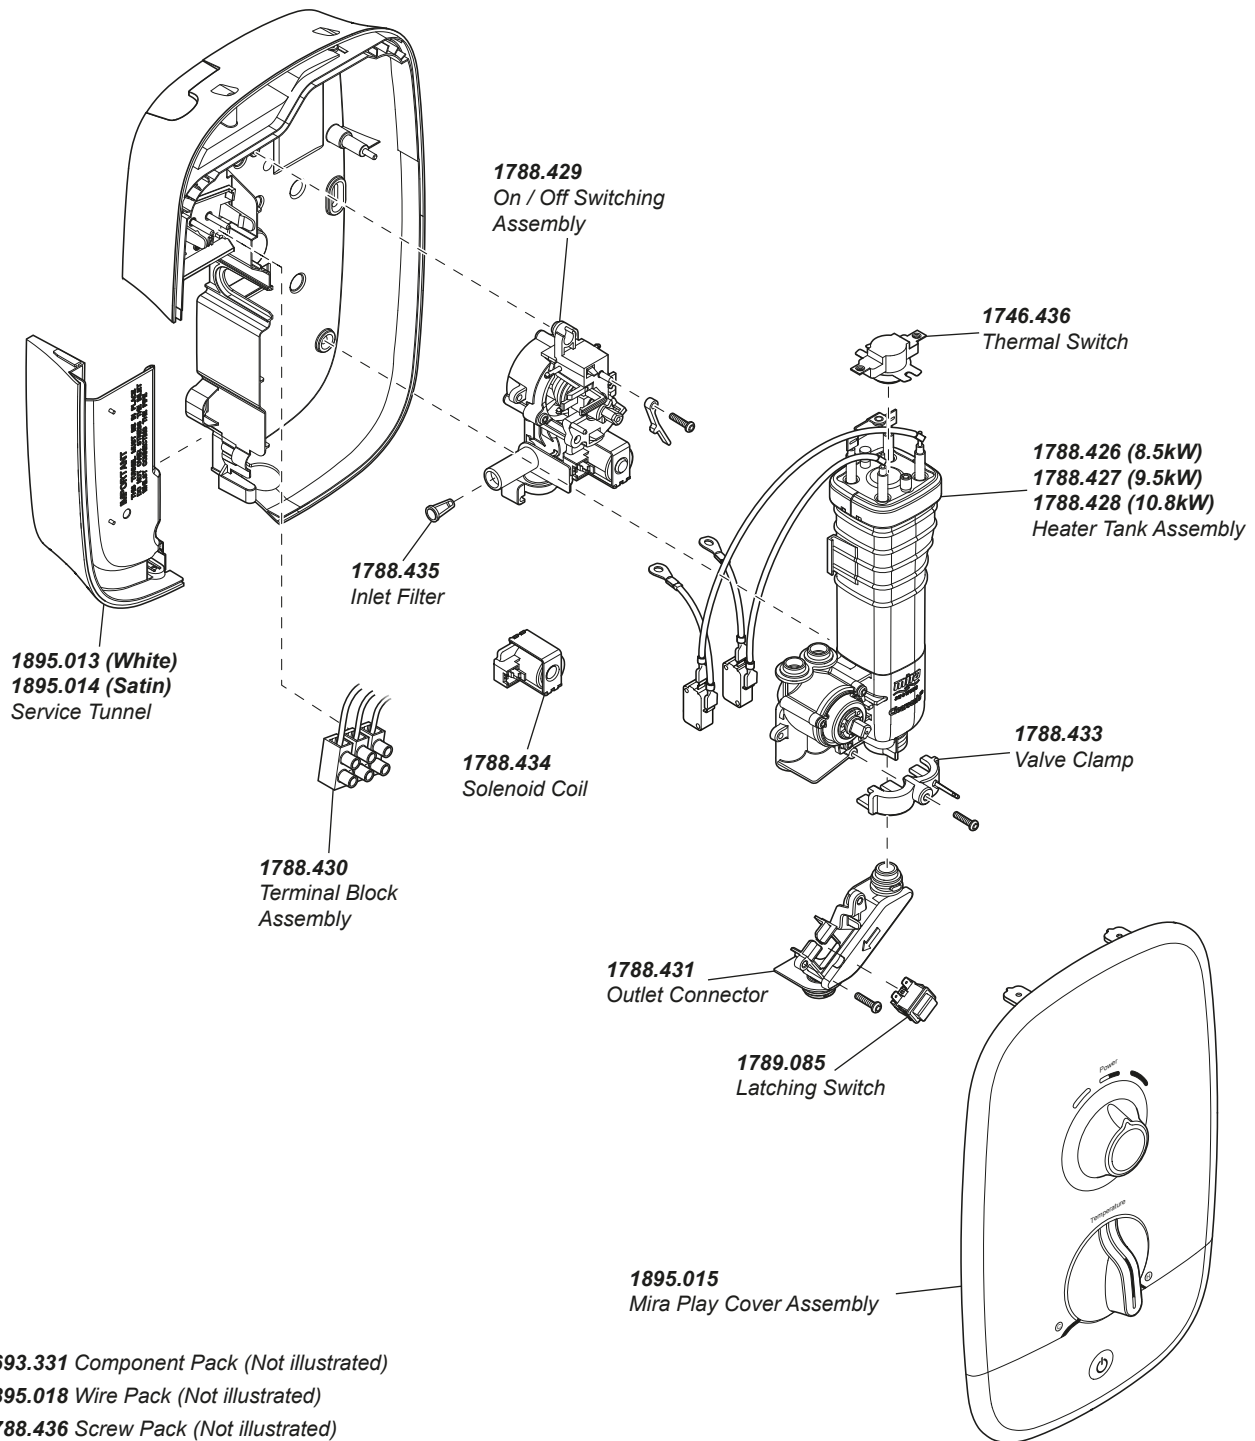

Mira Play

ELECTRIC SHOWER

1.1895.001	J10G	8.5 kW
1.1895.002	J10H	9.5 kW
1.1895.003	J10J	10.8 kW

Mira electric showers are provided with a two year warranty and spare parts are available free of charge during that period with a valid proof of purchase. For showers outside of the warranty period, spare parts are available to purchase direct, alternatively we have Mira technicians who can repair your shower for you. For further information visit www.mirashowers.co.uk or to check availability of spare parts for this shower or enquire about our repair service please contact our customer service on 0844 571 5000.

1346294-W8-A

mira
SHOWERS