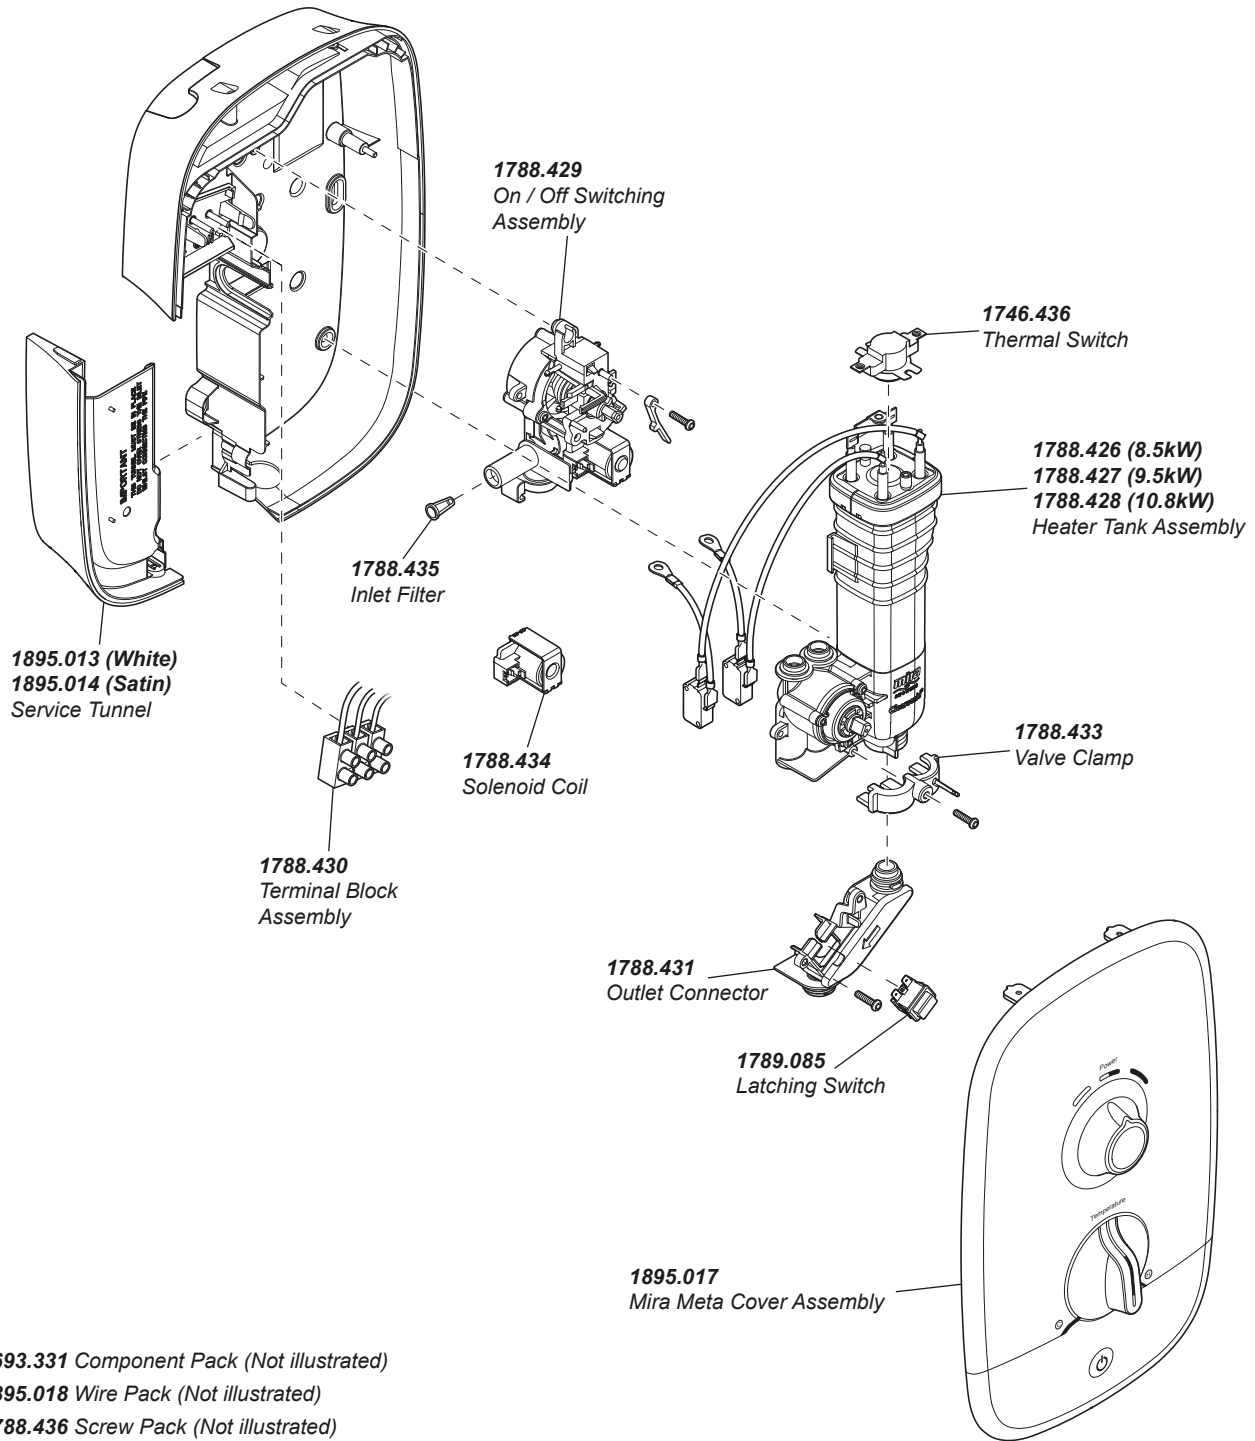

Mira Meta

ELECTRIC SHOWER

1.1895.004	J10A	8.5 kW
1.1895.005	J10B	9.5 kW
1.1895.006	J10C	10.8 kW

Mira electric showers are provided with a two year warranty and spare parts are available free of charge during that period with a valid proof of purchase. For showers outside of the warranty period, spare parts are available to purchase direct, alternatively we have Mira technicians who can repair your shower for you. For further information visit www.mirashowers.co.uk or to check availability of spare parts for this shower or enquire about our repair service please contact our customer service on 0844 571 5000.

1346293-W8-A