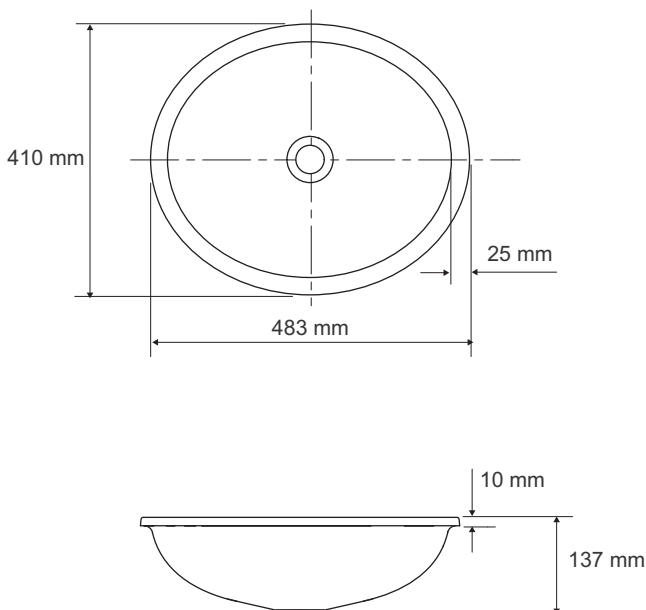

Whist™ Undercounter Glass Basin

**Product Description:** Undercounter basin, no tap hole

**Product Code:** 2741-B11  
2741-G1-B11  
2741-G2-B11  
2741-G3-B11

**Product Dimensions:** W433 x D360 mm Internal  
W483 x D410 mm External

**Colour/Finish:** Clear, Dusk, Dew, Doe

**Material:** Glass

**Product Weight (kg):** 8.99

**Fixings Included:** No

**Guarantee (Years):** 25

**Additional Information:** Undercounter installation, without overflow

**Dimensions (mm)**

**Whist Undercounter Basin - 2741-B11 - Clear**

**Whist Undercounter Basin - 2741-G1-B11 - Dusk**

**Whist Undercounter Basin - 2741-G2-B11 - Dew**

**Whist Undercounter Basin - 2741-G3-B11 - Doe**