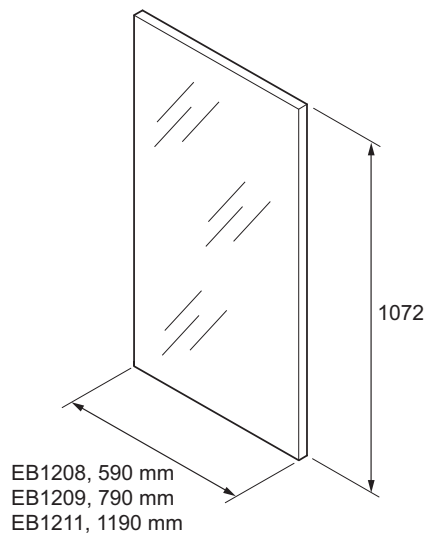

Dimensions (mm)

Kohler UK

Sales and Technical: +44 (0) 844 571 0048

info@kohler.co.uk

www.KOHLER.co.uk

THE BOLD LOOK
OF **KOHLER**®