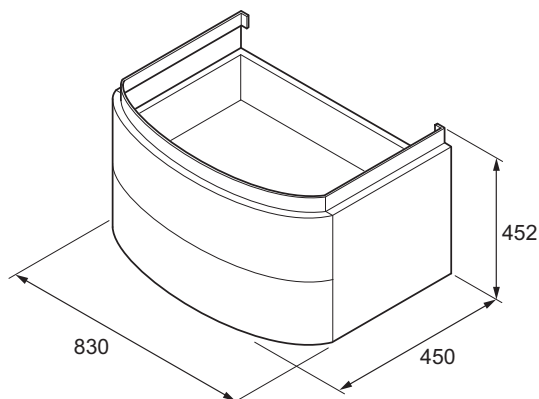

Dimensions (mm)

Kohler UK

Sales and Technical: +44 (0) 844 571 0048

info@kohler.co.uk

www.KOHLER.co.uk

THE BOLD LOOK
OF **KOHLER**®