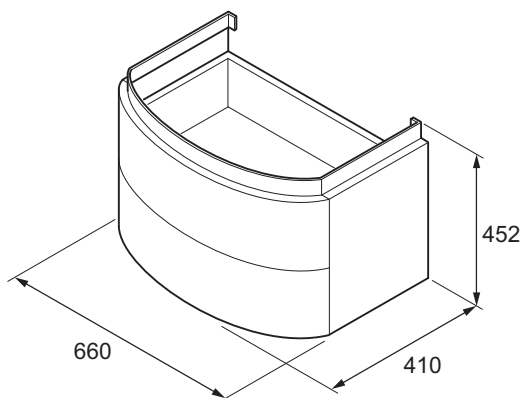

Dimensions (mm)

Kohler UK

Sales and Technical: +44 (0) 844 571 0048

info@kohler.co.uk

www.KOHLER.co.uk

THE BOLD LOOK
OF **KOHLER**®