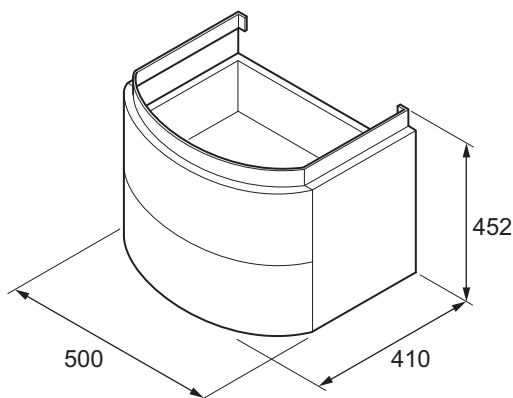

Dimensions (mm)

Kohler UK

Sales and Technical: +44 (0) 844 571 0048

info@kohler.co.uk

www.KOHLER.co.uk

THE BOLD LOOK
OF **KOHLER**®