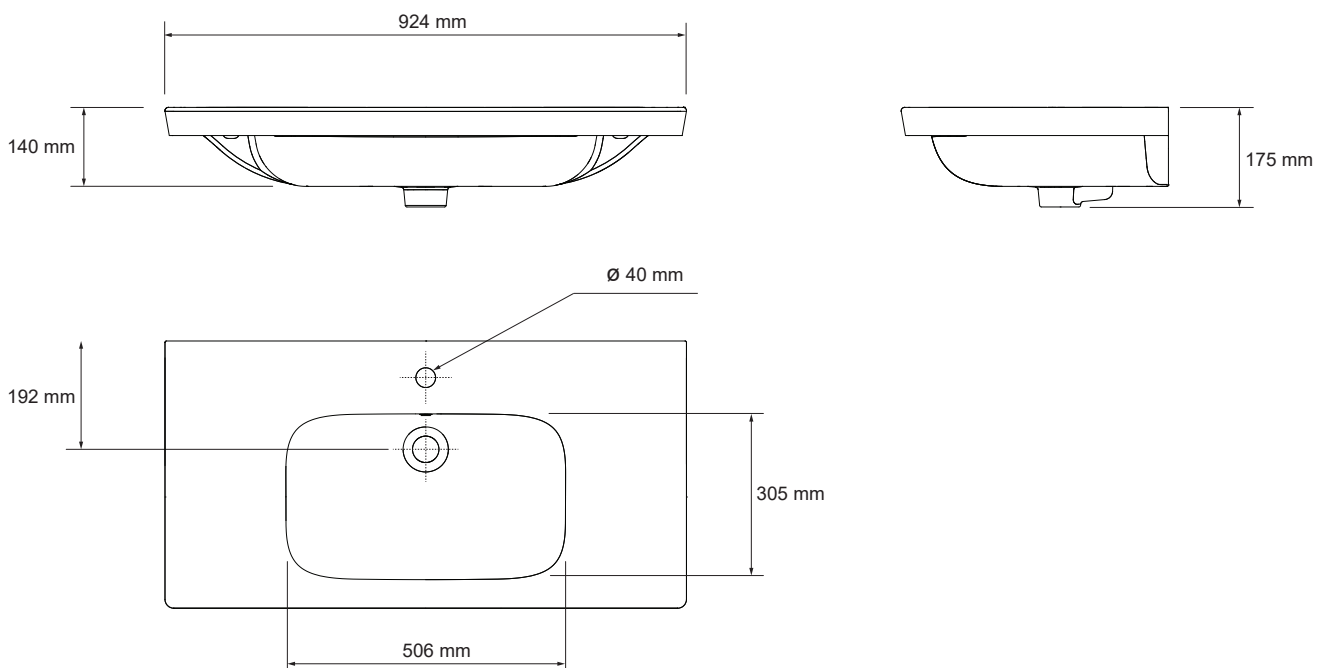

ModernLife™ 900 mm Washbasin / Vanity Top

XAK112K

Product Description: ModernLife 900 mm washbasin / vanity top with glazed underside

Required Items: 18565W-00 Full pedestal OR
18566W-00 Semi pedestal OR
E77282-CP Towel rail

Colour/Finish: White

Product Dimensions: W924 x D472 mm

Material: Vitreous China

Product Weight (kg): 25

Fixings Included: No

Guarantee (Years): 25

**Additional Information:**

Rinse thoroughly and use a soft cloth to wipe the product dry after use. Soft abrasive cleaners may be used when necessary to clean vitreous china products. Strong abrasive cleaners will scratch and dull the surface. Wipe any splashes of cleaning solutions from plastic or plated surfaces immediately.

Dimensions (mm):**Kohler UK**

Sales and Technical: +44 (0) 800 001 4466

info@kohler.co.uk

www.KOHLER.co.uk

THE BOLD LOOK
OF **KOHLER**®