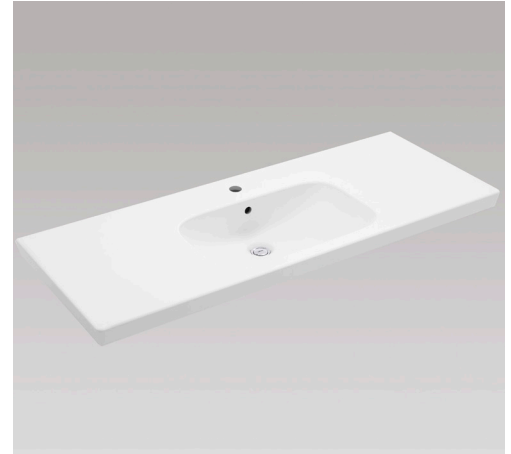

ModernLife™ 1200 mm Washbasin / Vanity Top

XAJ112K

Product Description:	ModernLife 1200 mm washbasin / vanity top with glazed underside	
Required Items:	18565W-00	Full pedestal OR
	18566W-00	Semi pedestal OR
	E77282-CP	Towel rail
Colour/Finish:	White	
Product Dimensions:	W1224 x D472 mm	
Material:	Vitreous China	
Product Weight (kg):	29	
Fixings Included:	No	
Guarantee (Years):	25	

Additional Information:

Rinse thoroughly and use a soft cloth to wipe the product dry after use. Soft abrasive cleaners may be used when necessary to clean vitreous china products. Strong abrasive cleaners will scratch and dull the surface. Wipe any splashes of cleaning solutions from plastic or plated surfaces immediately.