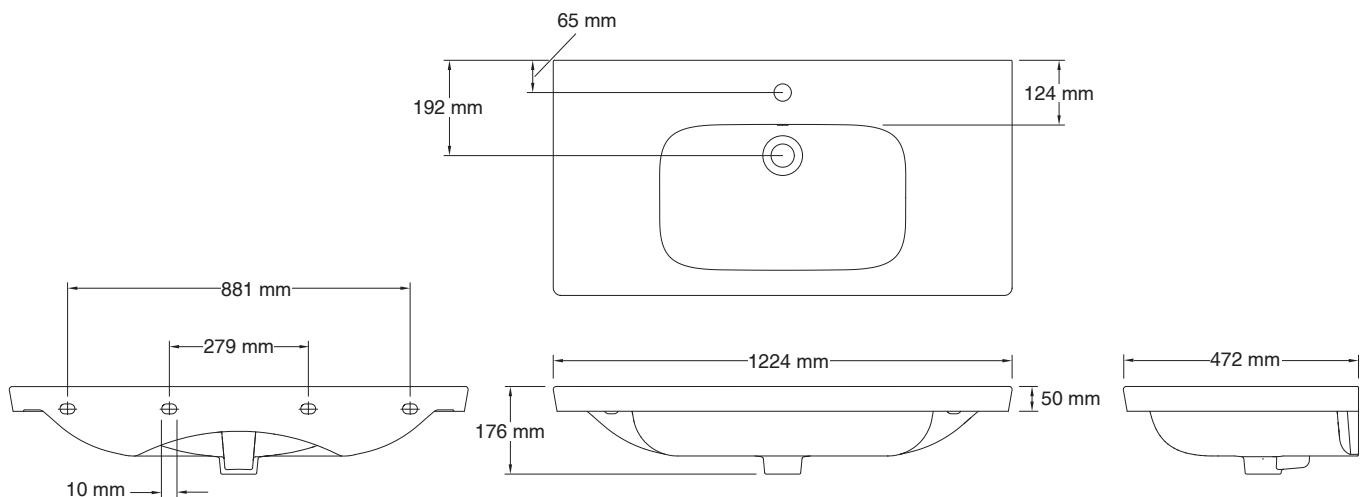

ModernLife™ 1200 mm Washbasin / Vanity Top

XAJ112K

Product Description:	ModernLife 1200 mm washbasin / vanity top with glazed underside	
Required Items:	18565W-00	Full pedestal OR
	18566W-00	Semi pedestal OR
	E77282-CP	Towel rail
Colour/Finish:	White	
Product Dimensions:	W1224 x D472 mm	
Material:	Vitreous China	
Product Weight (kg):	29	
Fixings Included:	No	
Guarantee (Years):	25	

Dimensions (mm):**Kohler UK**

Sales and Technical: +44 (0) 800 001 4466

info@kohler.co.uk

www.KOHLER.co.uk

THE BOLD LOOK
OF **KOHLER**®