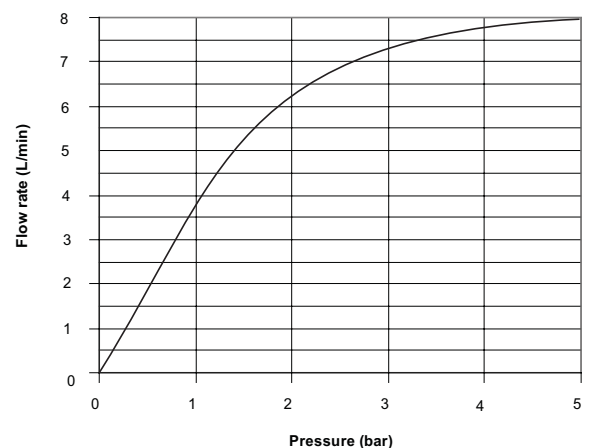

Flow Diagram

Typical Flow Rates

Kohler Co. Cromwell Road Cheltenham Gloucestershire GL52 5EP United Kingdom

Telephone +44 (0) 870 240 7896

Facsimile +44 (0) 1242 282 595

technical@mirashowers.com

www.kohleruk.com

THE BOLD LOOK
OF **KOHLER**