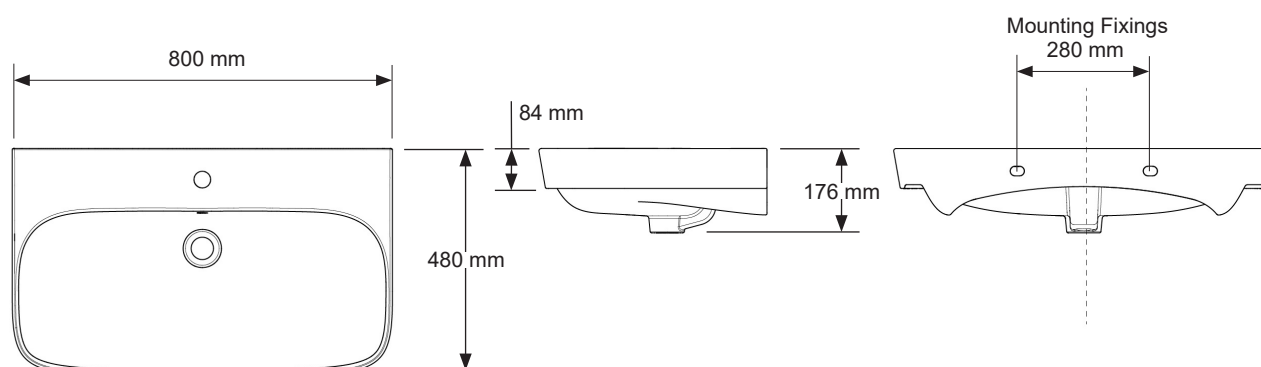

Dimensions (mm):

Kohler UK

Sales and Technical: +44 (0) 800 001 4466

info@kohler.co.uk

www.KOHLER.co.uk

THE BOLD LOOK
OF **KOHLER**®