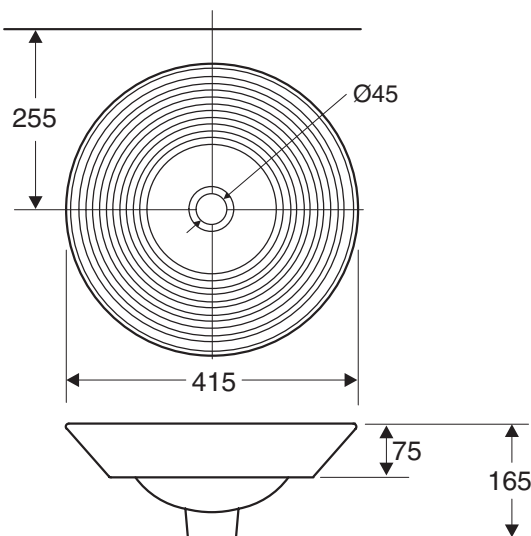

Vessels Turnings 410mm

A delicate swirl pattern gives this basin a distinctive look. Designed to accommodate partly inset or wall mounted installations. Co-ordinates with Tellieur furniture.

Product	2191D-G Vessels Turnings 410x410mm 7129B-A Grid waste for basins with overflow
Colours/finishes	Basin: White (-00) Waste: Polished chrome (-CP) Brushed nickel (-BN) Vibrant brushed bronze (-BU) Vibrant moderne polished gold (-PGD)

Material Vitreous china

Weight (kg) 8

Fixings Sealant included

Complementary items

9655D Vessels wall mounting bracket

Colours/finishes

Black wrought iron (-NA)

Recommended brassware Finial, Stillness, Purist

To order, please use the product code and add the colour/finish reference, eg. -00 for white.

All measurements shown are in millimetres.
Sizes are approximate.

THE BOLD LOOK
OF **KOHLER**®

Kohler UK, Cromwell Road Cheltenham Gloucestershire GL52 5EP United Kingdom
Sales Tel: +44 (0) 844 571 1000 Fax: +44 (0) 844 571 1001
Technical Tel: +44 (0) 151 606 5034 Fax: +44 (0) 151 638 0303
www.kohler.co.uk