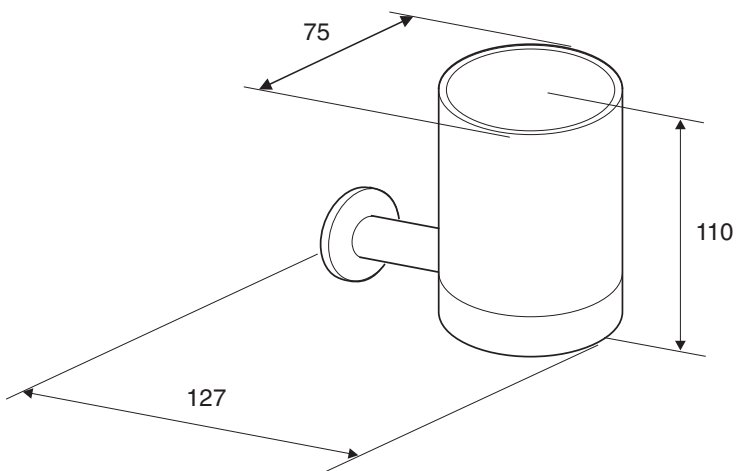

Product	14463W-4 Stillness tumbler & holder W75xH110xD127mm
Colours/finishes	Polished chrome (-CP), Brushed nickel (-BN)
Fixings	Fixings included
Associated products	Stillness brassware, showers and accessories range
Recommended suites	Purist, Escale, Presqu'île suites, Artist Editions wash-basins

To order, please use the product code and add the finish reference, eg. -00 for white.

All measurements shown are in millimetres.
Sizes are approximate.

P5095