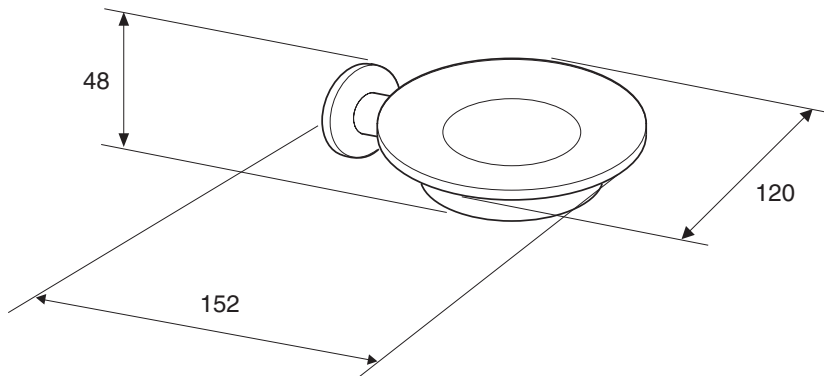

Product	14461W-4 Stillness soap dish W120xH48xD152mm
Colours/finishes	Polished chrome (-CP), Brushed nickel (-BN)
Fixings	Fixings included
Associated products	Stillness brassware, showers and accessories range
Recommended suites	Purist, Escale, Presqu'île suites, Artist Editions washbasins

To order, please use the product code and add the finish reference, eg. -00 for white.

All measurements shown are in millimetres.
Sizes are approximate.

P5096