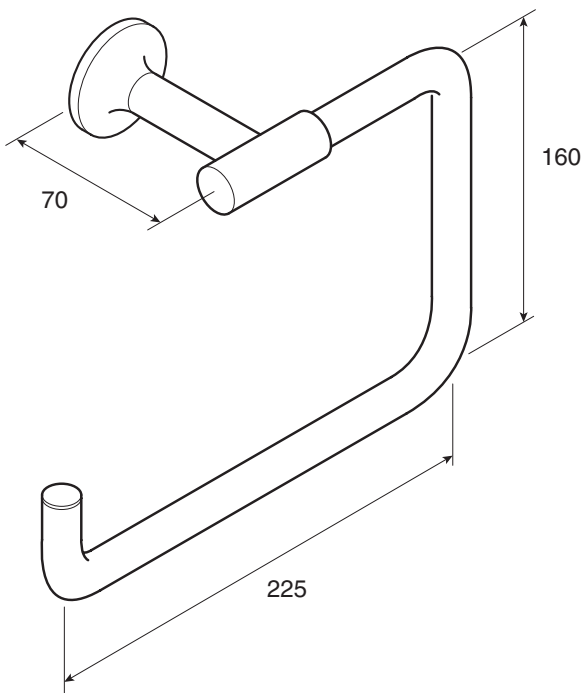

Stillness towel ring

Simplified form and detail embody the paired-down approach of Stillness. Streamlined elements, pure design and industrial integrity lend aesthetic functionality to minimal spaces. Stillness accessories complete the Stillness brassware offering. Durable solid brass construction.

Product	14456W-4 Stillness towel ring W225xH160xD70mm
Colours/finishes	Polished chrome (-CP), Brushed nickel (-BN)
Fixings	Fixings included
Associated products	Stillness brassware, showers and accessories range
Recommended suites	Purist, Escale, Presqu'île suites, Artist Editions washbasins

To order, please use the product code and add the finish reference, eg. -00 for white.

All measurements shown are in millimetres.
Sizes are approximate.

P5099