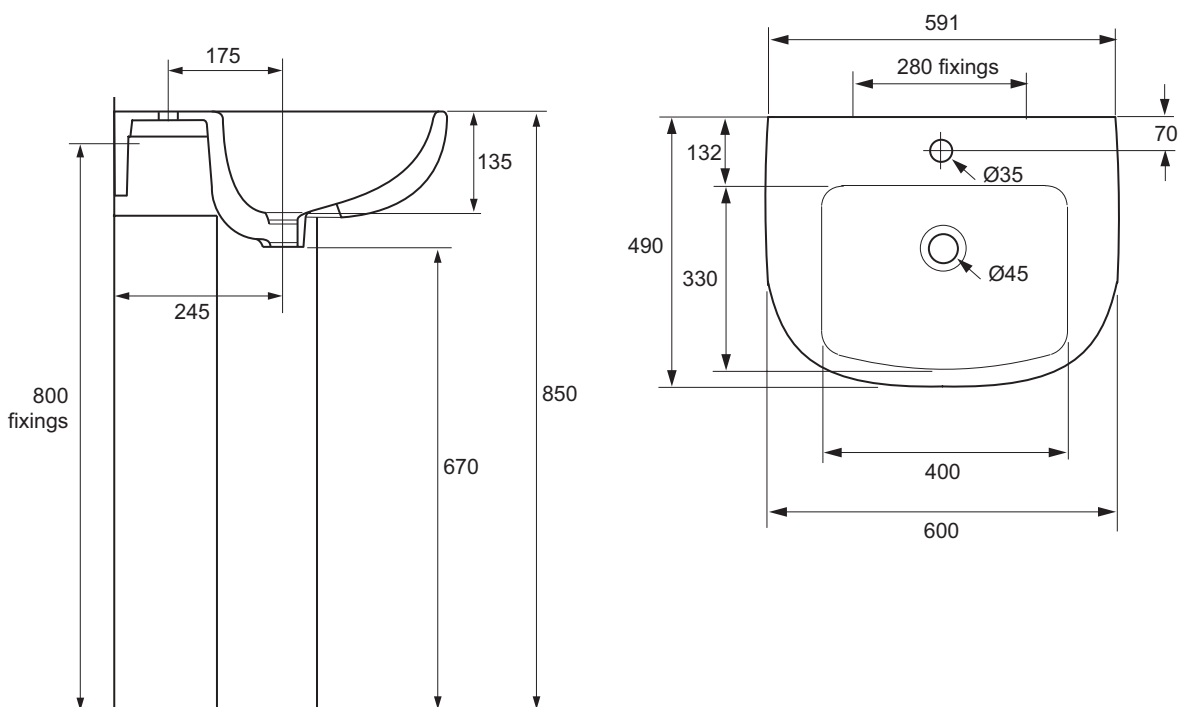

Reach Washbasin 600 mm

Washbasin with a single tap hole suitable for monobloc mixer taps; can be mounted on a pedestal or semi-pedestal; ample bowl size; short projection; self-supporting wall mounting with fixings included.

Product	18563W Reach Washbasin 600 mm x 490 mm
Colours/finishes	White (-00)
Material	Vitreous China
Weight (kg)	17.2 - Basin, 11 - Pedestal, 6.7 - Semi-pedestal, 0.94 - Towel rail
Fixings	Fixings included
Complimentary items	18565W-00 Reach Pedestal 18566W-00 Reach Semi-pedestal E4729-39R Towel Rail
Design linked items	Reach sanitaryware and furniture

To order, please use the product code and add the colour/finish reference, eg. -00 for white.

Dimensions

All measurements shown are in millimetres.
Sizes are approximate.

THE BOLD LOOK
OF **KOHLER**®

Kohler Co. Cromwell Road Cheltenham Gloucestershire GL52 5EP United Kingdom
Telephone +44 (0) 870 850 5551
Facsimile +44 (0) 844 472 3063
www.kohler.co.uk