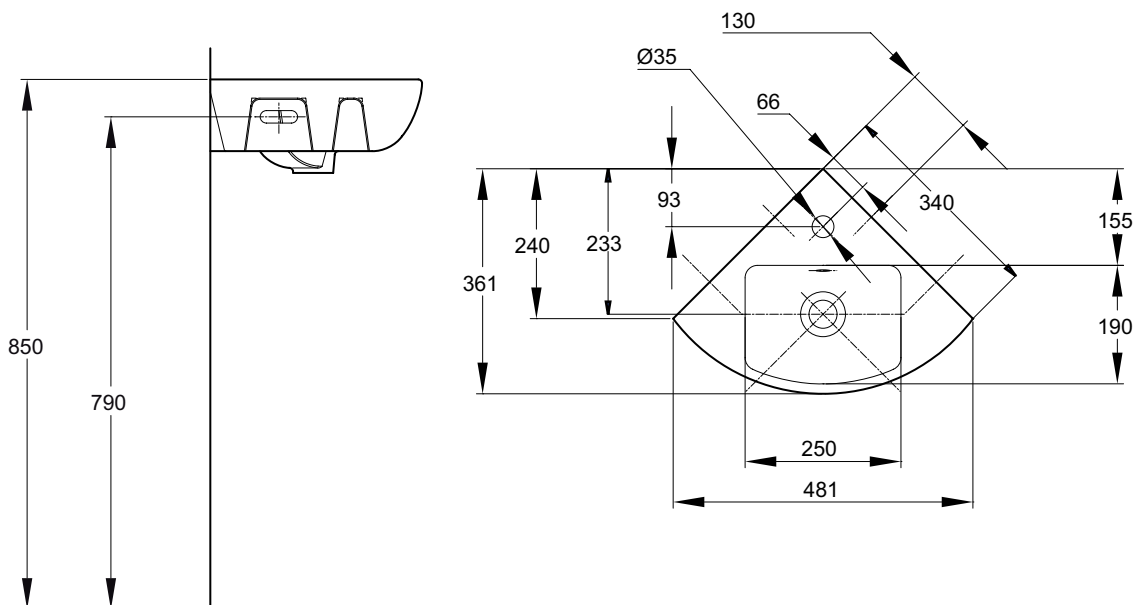

Reach Corner Hand Washbasin 340 mm

Corner washbasin with a single tap hole suitable for monobloc mixer taps; space saving corner installation; ample bowl size with wide ledges for additional storage; self-supporting wall mounting with fixings included.

Product	18561W-00 Reach corner hand washbasin, 1 tap hole, 340 mm x 340 mm
Colours/finishes	White (-00)
Material	Vitreous China
Weight (kg)	7
Fixings	Fixings included
Design linked items	Reach sanitaryware and furniture

To order, please use the product code and add the colour/finish reference, eg. -00 for white.

Dimensions

All measurements shown are in millimetres.
Sizes are approximate.

THE BOLD LOOK
OF **KOHLER**®

Kohler Co. Cromwell Road Cheltenham Gloucestershire GL52 5EP United Kingdom
Telephone +44 (0) 870 850 5551
Facsimile +44 (0) 844 472 3063
www.kohler.co.uk