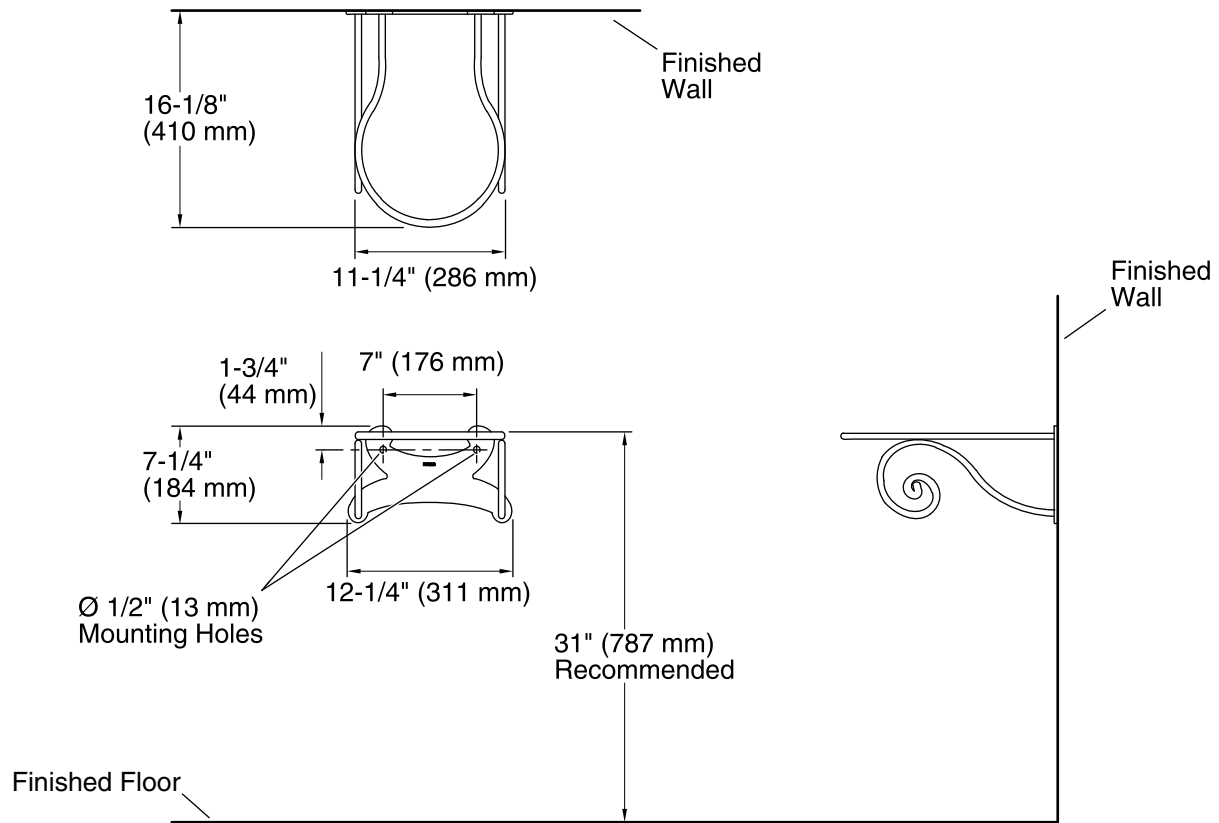

## Features

- Designed for Vessels™ bathroom sinks.
- 16-1/8" (410 mm) x 11-1/4" (286 mm)

## Installation

- Wall-mount

### Technical Information

All product dimensions are nominal.