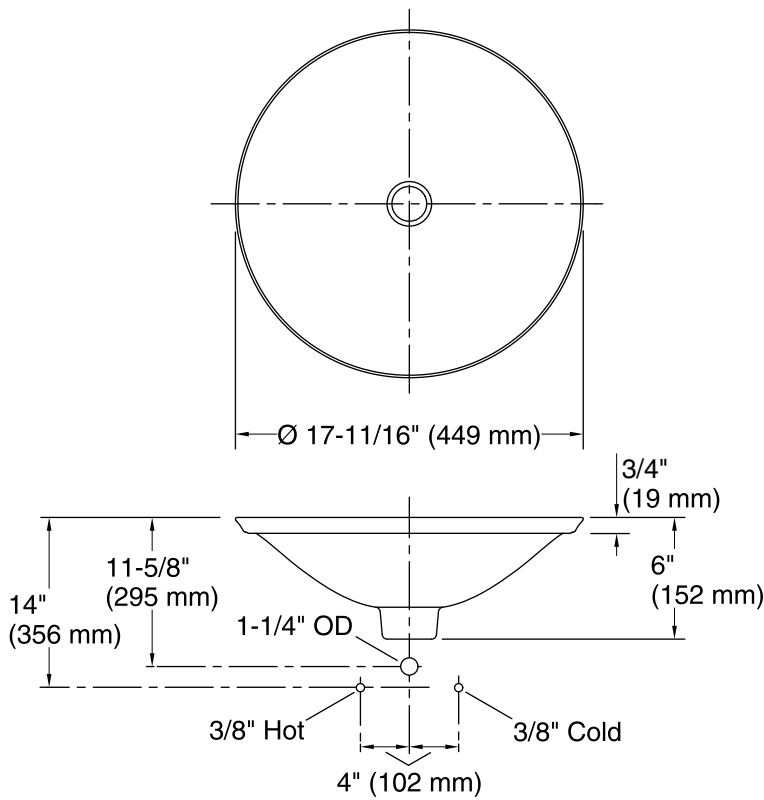

Sartorial® Collection

Bathroom Sink
K-75748-HD1

Features

- Vitreous china with decorative design.
- Wading Pool®
- 17-11/16" diameter.
- Without overflow.

ADA

Codes/Standards

ASME A112.19.2/CSA B45.1
ADA
ICC/ANSI A117.1

Standard Installation

Recommended ADA Installation

Technical Information

All product dimensions are nominal.

Bowl configuration:	Single
Installation:	Drop-In
Bowl area (Only)	Diameter: 17-11/16" (449 mm)
	Bowl depth: 4" (102 mm)
	Water depth: 4" (102 mm)
Template:	1242827, required, included