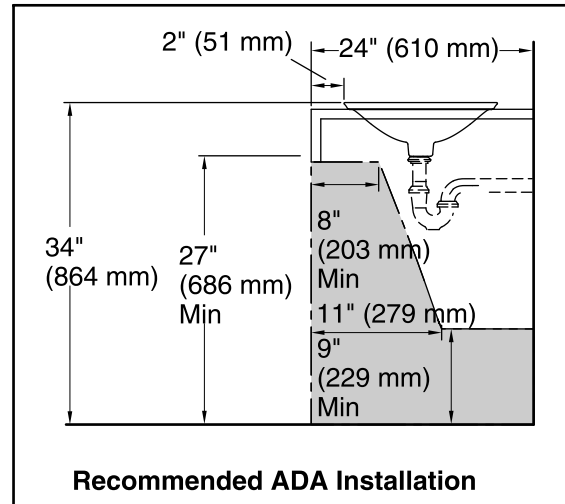

Sartorial® Collection

Bathroom Sink
K-75748-HD1

Features

- Vitreous china with decorative design.
- Wading Pool®
- 17-11/16" diameter.
- Without overflow.

ADA

Codes/Standards

ASME A112.19.2/CSA B45.1
ADA
ICC/ANSI A117.1

Standard Installation

Recommended ADA Installation

Technical Information

All product dimensions are nominal.

Bowl configuration:	Single
Installation:	Drop-In
Bowl area (Only)	Diameter: 17-11/16" (449 mm)
	Bowl depth: 4" (102 mm)
	Water depth: 4" (102 mm)
Template:	1242827, required, included