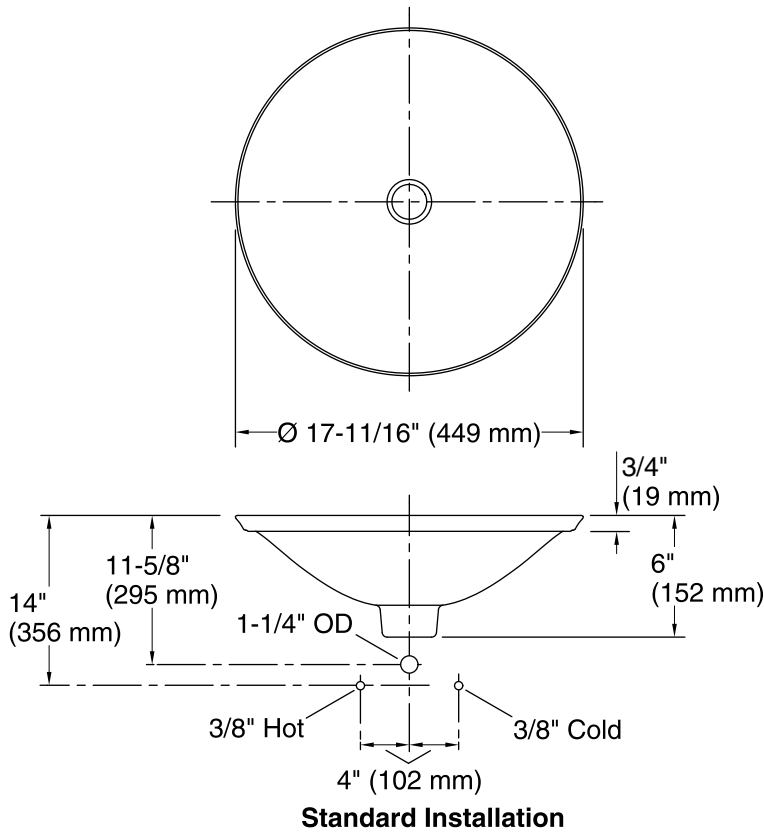

Sartorial® Collection

Bathroom Sink

K-75748-FP1

Features

- Vitreous china with decorative design.
- Wading Pool®
- 17-11/16" diameter.
- Without overflow.

ADA

Codes/Standards

ASME A112.19.2/CSA B45.1

	0	White
--	---	-------

Technical Information

All product dimensions are nominal.

Bowl configuration:	Single
Installation:	Drop-In
Bowl area (Only)	Diameter: 17-11/16" (449 mm) Bowl depth: 4" (102 mm) Water depth: 4" (102 mm)
Template:	1242827, required, included