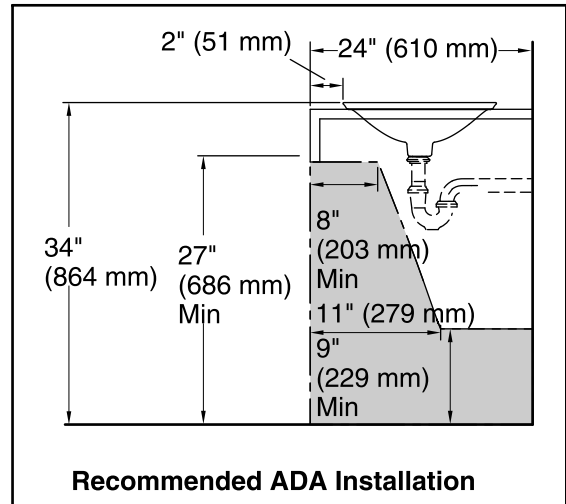

	0	White
--	---	-------

Technical Information

All product dimensions are nominal.

Bowl configuration:	Single
Installation:	Drop-In
Bowl area (Only)	Diameter: 17-11/16" (449 mm) Bowl depth: 4" (102 mm) Water depth: 4" (102 mm)
Template:	1242827, required, included