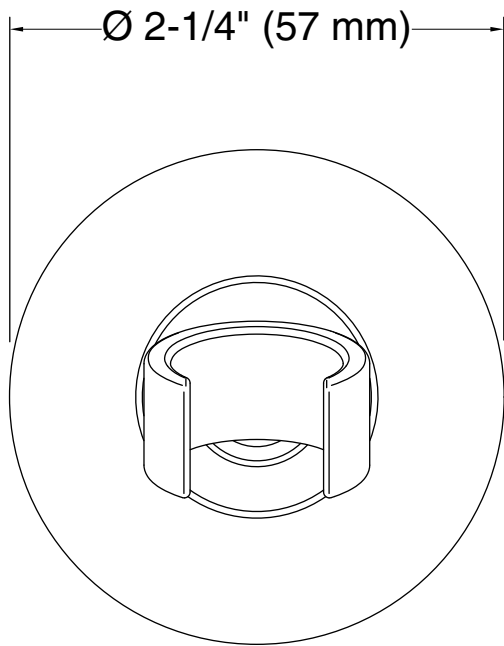

Features

- Holder pivots and rotates to position handshower at desired angle.
- Handshower not included.
- Coordinates with other products in the Forté collection.
- 3-1/2" (89 mm) x 2-1/4" (57 mm)

Material

Technical Information

All product dimensions are nominal.

Notes

Install this product according to the installation guide.