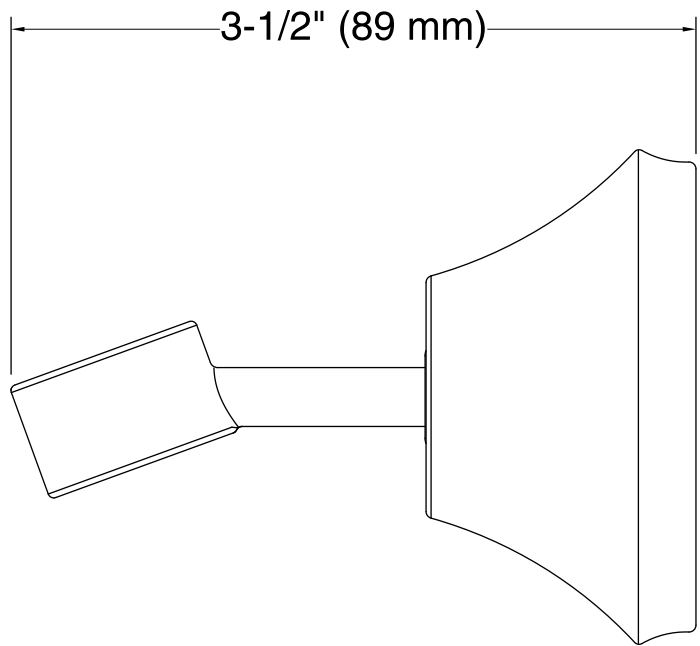

Features

- Holder pivots and rotates to position handshower at desired angle.
- Handshower not included.
- Coordinates with other products in the Forté collection.
- 3-1/2" (89 mm) x 2-1/4" (57 mm)

Material

Technical Information

All product dimensions are nominal.

Notes

Install this product according to the installation guide.