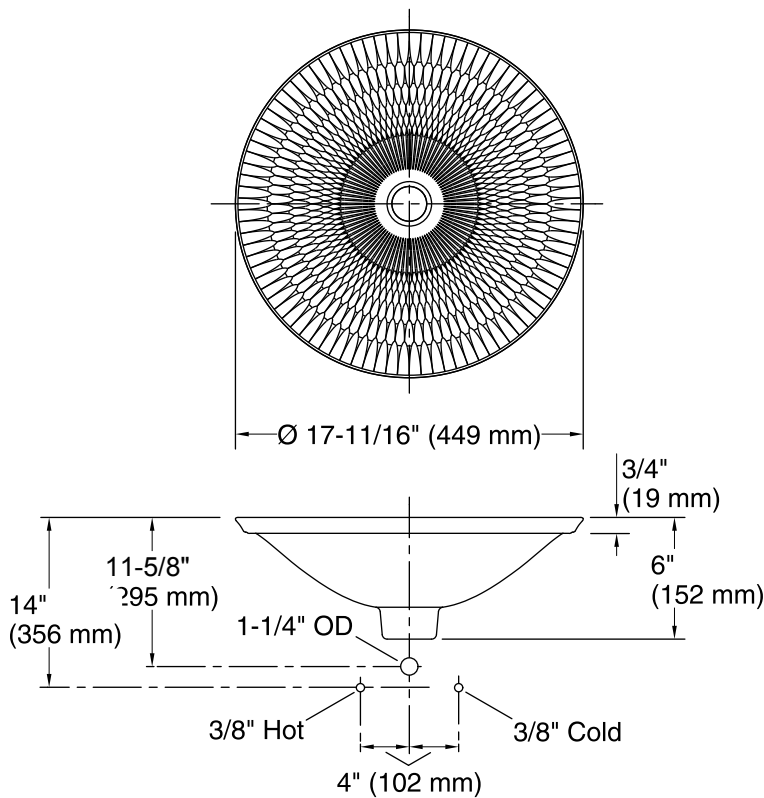

Technical Information

All product dimensions are nominal.

Bowl configuration:	Single
Installation:	Drop-In
Bowl area (Only)	Diameter: 17-11/16" (449 mm) Bowl depth: 4" (102 mm) Water depth: 4" (102 mm)
Template:	1242827, required, included

Notes

Install this product according to the installation instructions.

NOTICE: Countertop manufacturer or cutter must use the current product template available at www.kohler.com, or by calling 1-800-4KOHLER. Kohler Co. is not responsible for cutout errors when the incorrect cutout template is used.

ADA compliant when installed to the specific requirements of these regulations.