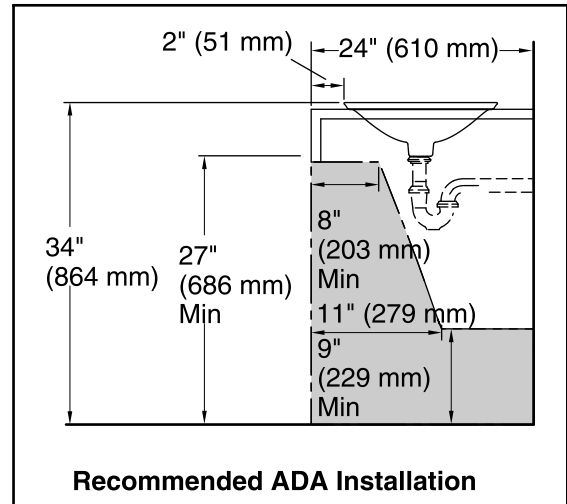

Technical Information

All product dimensions are nominal.

Bowl configuration:	Single
Installation:	Drop-In
Bowl area (Only)	Diameter: 17-11/16" (449 mm) Bowl depth: 4" (102 mm) Water depth: 4" (102 mm)
Template:	1242827, required, included

Notes

Install this product according to the installation instructions.

NOTICE: Countertop manufacturer or cutter must use the current product template available at www.kohler.com, or by calling 1-800-4KOHLER. Kohler Co. is not responsible for cutout errors when the incorrect cutout template is used.

ADA compliant when installed to the specific requirements of these regulations.