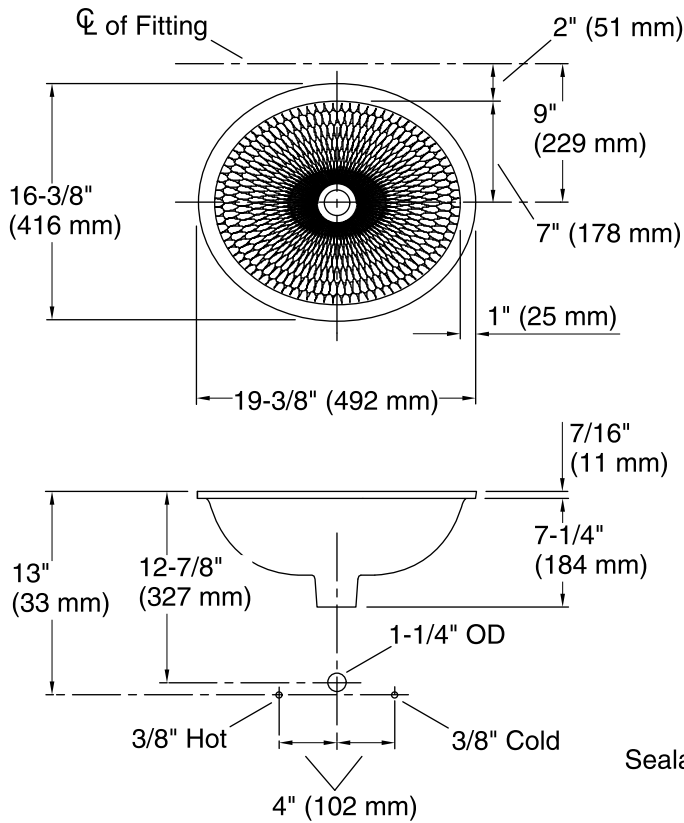

**Derring®**  
Under-Mount Bathroom Sink  
**K-17889-RL**

**Features**

- Vitreous China with Decorative Carving
- Under-mount
- 17" by 14" Countertop Cut-out
- Without Overflow

**Components**

Product includes:  
1193643 Basin Clamps

## Technical Information

All product dimensions are nominal.

Bowl configuration:	Single
Installation:	Under-mount
Bowl area (Only)	Length: 17" (432 mm) Width: 14" (356 mm) Bowl depth: 5-1/4" (133 mm) Water depth: 5-1/4" (133 mm)
Template:	1151011, required, included