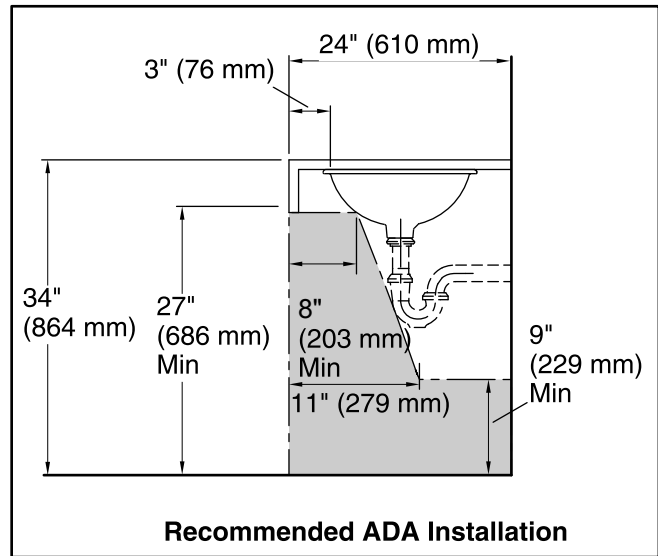

**Derring®**  
Under-Mount Bathroom Sink  
**K-17889-RL**

**Features**

- Vitreous China with Decorative Carving
- Under-mount
- 17" by 14" Countertop Cut-out
- Without Overflow

**Components**

Product includes:  
1193643 Basin Clamps

## Technical Information

All product dimensions are nominal.

Bowl configuration:	Single
Installation:	Under-mount
Bowl area (Only)	Length: 17" (432 mm) Width: 14" (356 mm) Bowl depth: 5-1/4" (133 mm) Water depth: 5-1/4" (133 mm)
Template:	1151011, required, included