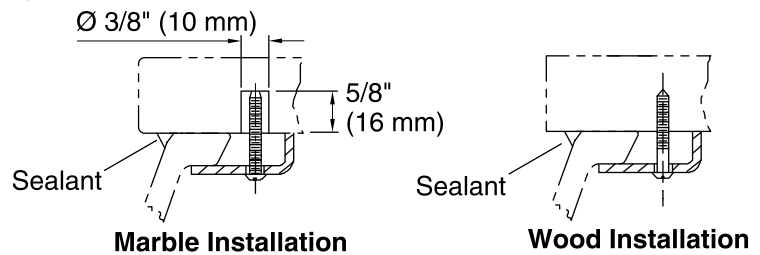

**Derring®**  
Under-Mount Bathroom Sink  
**K-17889-RL**

**Features**

- Vitreous China with Decorative Carving
- Under-mount
- 17" by 14" Countertop Cut-out
- Without Overflow

**Components**

Product includes:  
1193643 Basin Clamps

## Technical Information

All product dimensions are nominal.

Bowl configuration:	Single
Installation:	Under-mount
Bowl area (Only)	Length: 17" (432 mm) Width: 14" (356 mm) Bowl depth: 5-1/4" (133 mm) Water depth: 5-1/4" (133 mm)
Template:	1151011, required, included