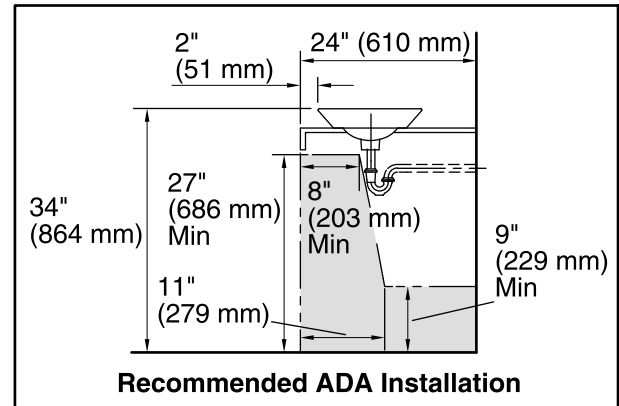

## Features

- Vitreous china.
- Above-counter or Wall-mount.
- No faucet holes; requires wall- or counter-mount faucet.
- Round bowl basin.
- Without overflow.
- KOHLER Artist Editions designs.
- Water's Grove™ design.
- 16-1/4" (413 mm) diameter.

## Components

- Additional included component/s: Adjustable linkage.

ADA CSA B651

### Technical Information

All product dimensions are nominal.

Bowl configuration:	Single
Installation:	Above-counter, Wall-mount
Bowl area (Only)	Diameter: 15-7/8" (403 mm) Water depth: 4-1/4" (108 mm)
Drain hole:	1-3/4" (44 mm)
Template:	1002980-7, required, included

### Notes

Install this product according to the installation instructions.

\*Spout must be 5" (127 mm) long (min) for adequate clearance into the bathroom sink when installed with centerline as shown.

**NOTICE:** Countertop manufacturer or cutter must use the cut-out template provided with the product, or a current one provided by Kohler Co. (call 1-800-4-KOHLER). Kohler Co. is not responsible for cut-out errors when the incorrect cut-out template is used. zaa56123