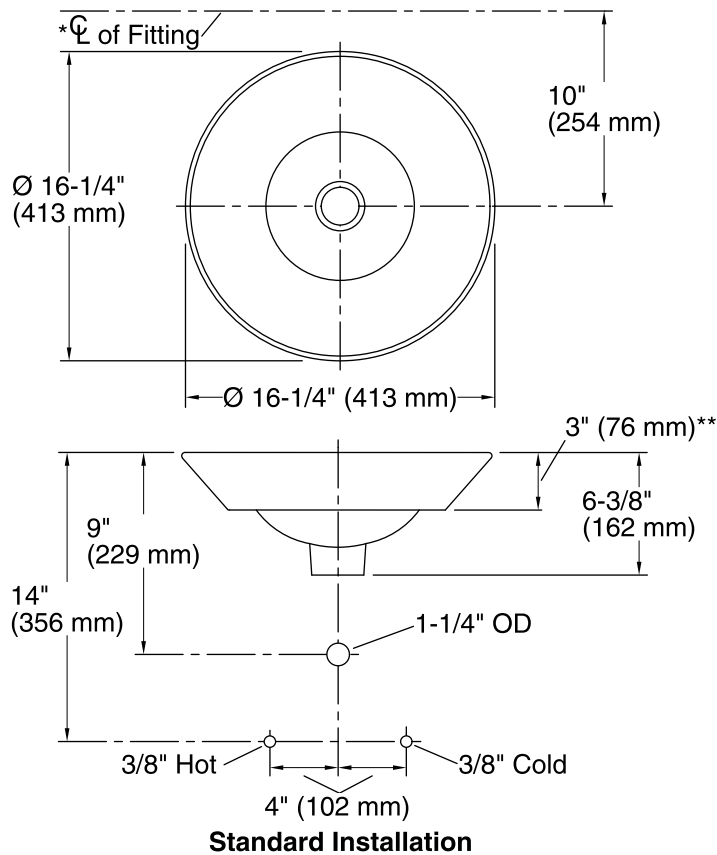

## Components

- Additional included component/s: Adjustable linkage.

ADA CSA B651

### Technical Information

All product dimensions are nominal.

Bowl configuration:	Single
Installation:	Above-counter, Wall-mount
Bowl area (Only)	Diameter: 15-7/8" (403 mm) Water depth: 4-1/4" (108 mm)
Drain hole:	1-3/4" (44 mm)
Template:	1002980-7, required, included

### Notes

Install this product according to the installation instructions.

\*Spout must be 5" (127 mm) long (min) for adequate clearance into the bathroom sink when installed with centerline as shown.

**NOTICE:** Countertop manufacturer or cutter must use the cut-out template provided with the product, or a current one provided by Kohler Co. (call 1-800-4-KOHLER). Kohler Co. is not responsible for cut-out errors when the incorrect cut-out template is used. zaa56123